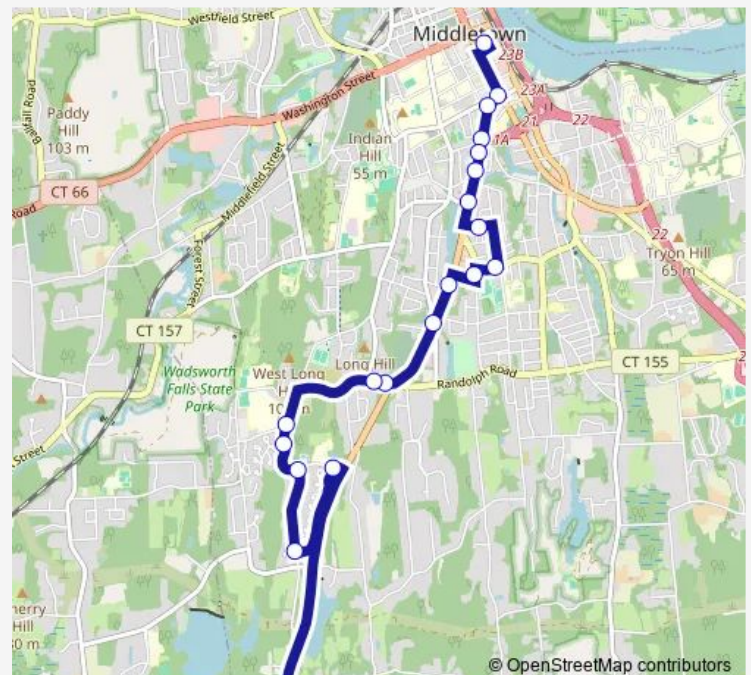

Blue & Wesleyan Hills

DSS / Dcf

Route schedule

Downtown Terminal — DSS / Dcf

Monday 06:00-18:00

Tuesday 06:00-18:00

Wednesday 06:00-18:00

Thursday 06:00-18:00

Friday 06:00-18:00

Saturday —

Sunday —

Route info

Direction: Downtown Terminal

Stops: 20

Trip Duration: 0 hour 23 min

582 — Wesleyan Hills

Direction

DSS / Dcf — Downtown Terminal

19 stops

[Open route schedule](#)

DSS / Dcf

Long Hill & Wesleyan Hills Road

Long Hill Road & Daniels Street Inbound

Pine Street & Randolph Road, Middletown, CT, Usa

Marino Manor Inbound

Stonegate Apartments

Opp Apple Rehab Middletown

Randolph Road & Murry Street

Ridge & Randolph Road

Clover & Lewis Street

Randolph Rd & Farm Hill

Charton Place