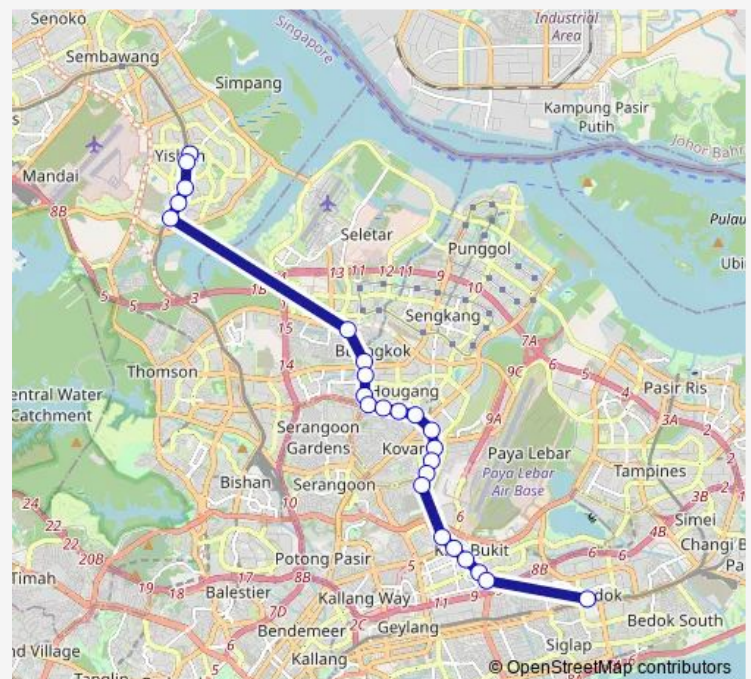

Bef Airport Rd

Opp Comfort Driving Ctr

Eunos Technolink

Route schedule

Yishun Int — Bedok Int

Monday 06:35

Tuesday 06:35

Wednesday 06:35

Thursday 06:35

Friday 06:35

Saturday —

Sunday —

Route info

Direction: Yishun Int

Stops: 24

Trip Duration: 1 hour 27 min

854e

BusMaps

Blk 637

Eunos Mansions

Bedok Int

854e Bus time schedules and route maps are available in an offline PDF at busmaps.com. Use the busmaps.com website to see live bus times, train schedule or subway schedule, and step-by-step directions for all public transit in Singapore