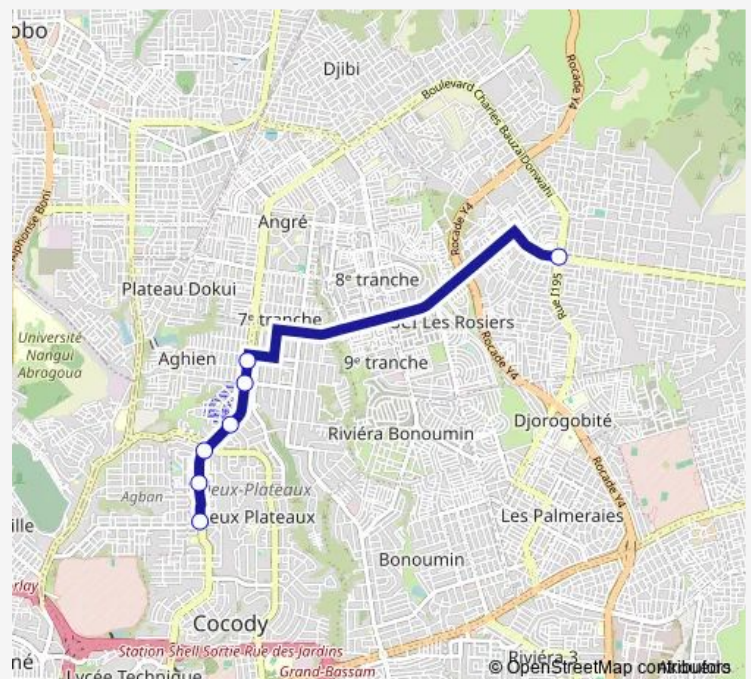

Bus woro woro : 2 Plateaux Mobile ↔ Angré Nouveau Chu

[Go to website](#)

Direction

CHU Angré — 2 Plateaux Mobile

7 stops

[Open route schedule](#)

CHU Angré

Espace Serfin

Tuesday 06:00

Wednesday 06:00

Thursday 06:00

Friday 06:00

Saturday 06:00

Sunday 06:00

Route info

Direction: CHU Angré

Stops: 7

Trip Duration: 0 hour 25 min

woro woro : 2 Plateaux Mobile ↔ Angré Nouveau Chu

Direction

2 Plateaux Mobile — CHU Angré

5 stops

[Open route schedule](#)

2 Plateaux Mobile