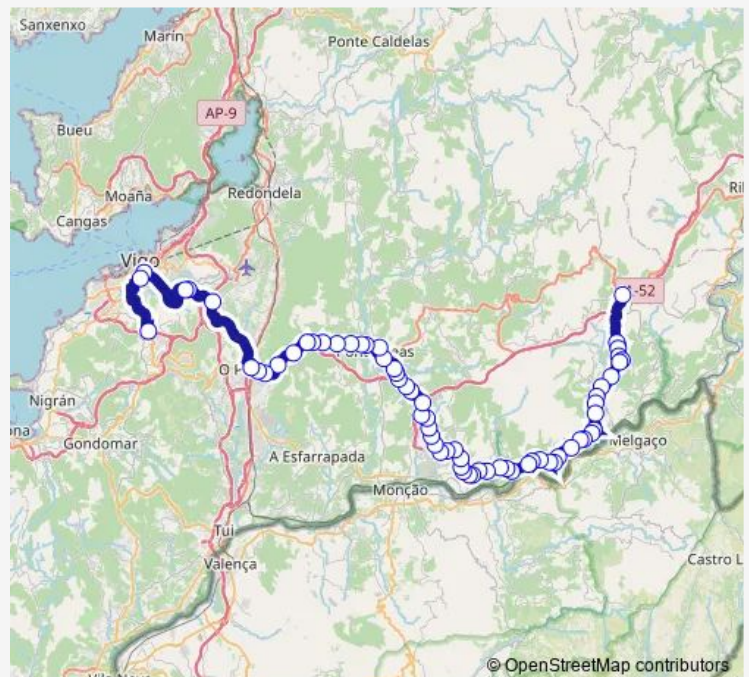

### Route schedule

A Cañiza — Hospital Álvaro Cunqueiro

Monday 11:45-13:45

Tuesday 11:45-13:45

Wednesday 11:45-13:45

Thursday 11:45-13:45

Friday 11:45-13:45

Saturday —

### Route info

Direction: A Cañiza

Stops: 66

Trip Duration: 2 hour 13 min

Xg888002 — A Cañiza-Hospital Álvaro Cunqueiro

BusMaps

Sela Rozas

Vide Torreiro