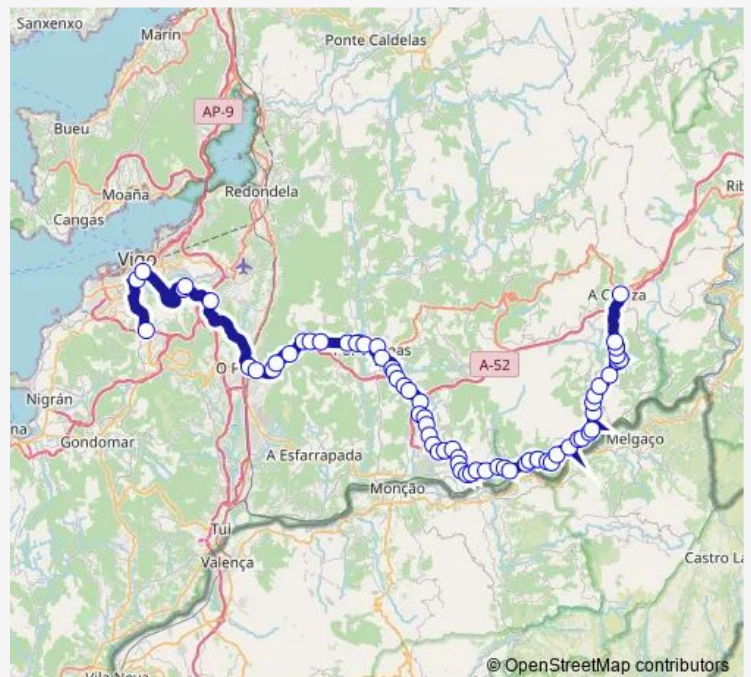

Thursday —

Friday 10:10-18:00

Saturday —

Sunday —

Route info

Direction: Hospital Álvaro Cunqueiro

Stops: 66

Trip Duration: 2 hour 13 min

XG888002 — A Cañiza-Hospital Álvaro Cunqueiro

BusMaps

San Mateo

San Mateo Capilla

Recta

Lira

Leirado Queimadiña

Leirado