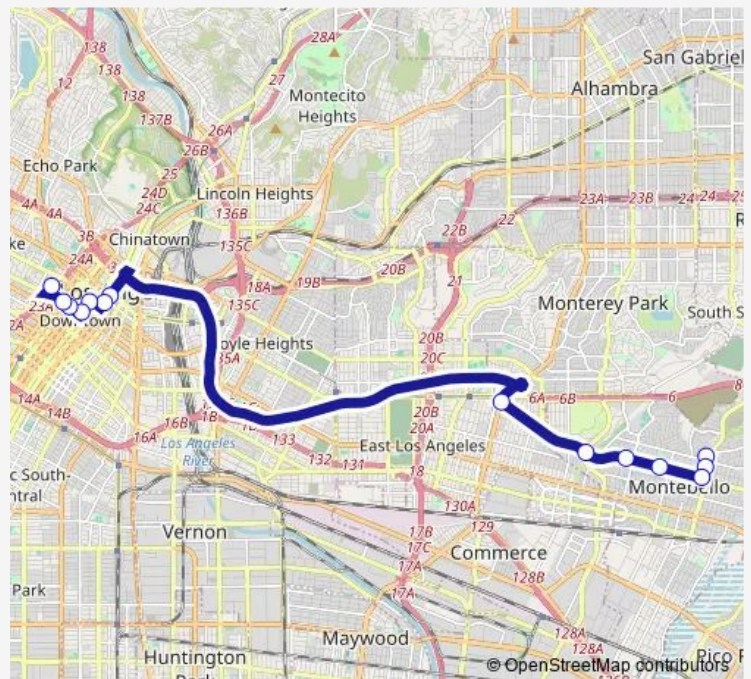

Saturday —

Sunday —

Route info

Direction: Beverly / Norwalk

Stops: 11

Trip Duration: 0 hour 45 min

90 MBL Express

Direction

Taylor Ranch — Beaudry / 5th

14 stops

[Open route schedule](#)

Taylor Ranch

Montebello Mart

Beverly / Montebello

Beverly/Civic Center

Beverly/Wilcox

Saturday —

Sunday —

Route info

Direction: Taylor Ranch

Stops: 14

Trip Duration: 0 hour 43 min

Direction

Beaudry / 5th — Taylor Ranch

Route info

Direction: Beaudry / 5th

Stops: 13

Trip Duration: 0 hour 53 min

Direction

Beaudry / 5th — Beverly / Norwalk

19 stops

[Open route schedule](#)