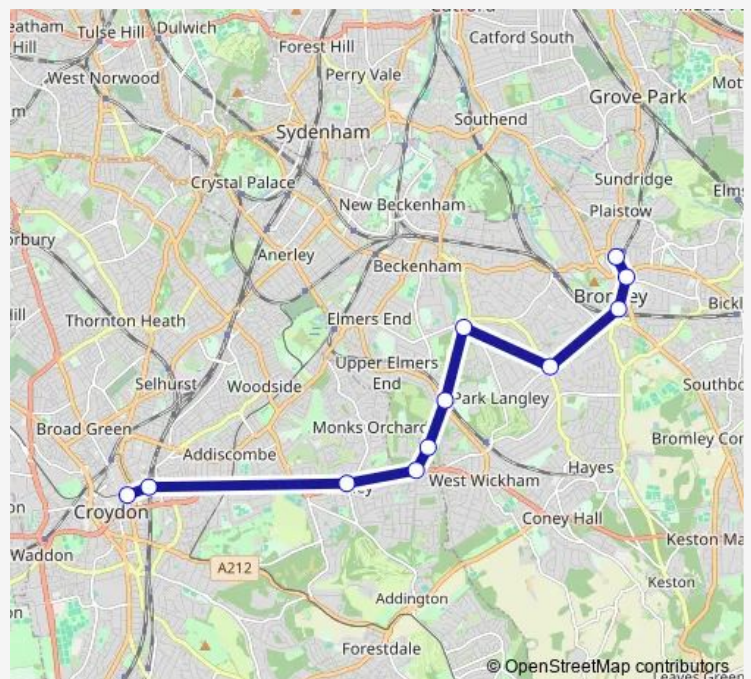

Bus SL5 Bromley North - Park Langley - Bethlem Royal Hospital - Shirley - Croydon Town Centre

[Go to website](#)

Direction

Croydon / St George's Walk — Bromley North Station

11 stops

[Open route schedule](#)

Bromley South Station

Elmfield Road / The Mall

Bromley North Station

Route schedule

Croydon / St George's Walk — Bromley North Station

Monday	00:00-23:45
Tuesday	00:00-23:45
Wednesday	00:00-23:45
Thursday	00:00-23:45
Friday	00:00-23:45
Saturday	00:00-23:45
Sunday	00:00-23:45

Route info

Direction: Croydon / St George's Walk

Stops: 11

Trip Duration: 0 hour 23 min

SL5 — Bromley North - Park Langley - Bethlem Royal Hospital - Shirley - Croydon Town Centre

Direction

Bromley North Station — Park Street

Route info

Direction: Bromley North Station

Stops: 11

Trip Duration: 0 hour 30 min

SL5 Bus time schedules and route maps are available in an offline PDF at busmaps.com. Use the busmaps.com website to see live bus times, train schedule or subway schedule, and step-by-step directions for all public transit in Bromley