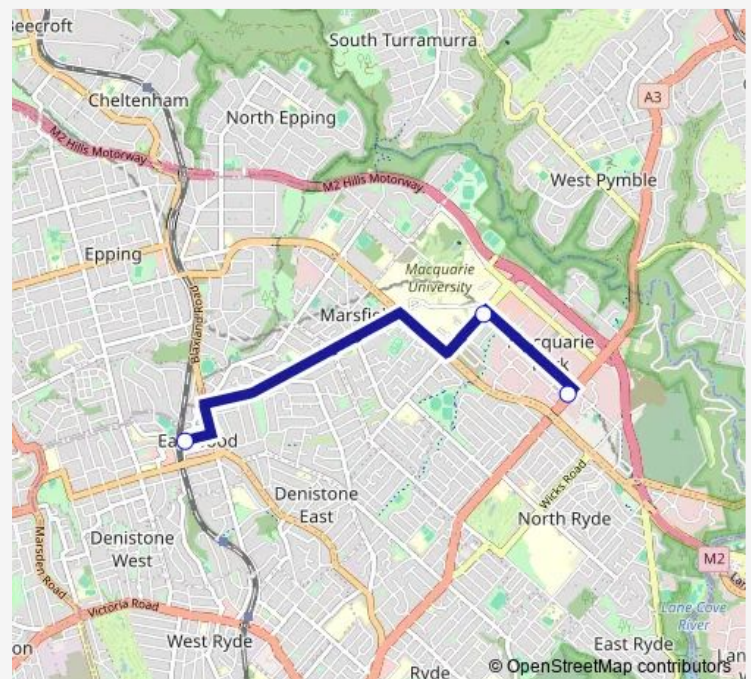

Bus S15 Eastwood to Macquarie Park via Macquarie University

[Go to website](#)

Direction

Macquarie Park Station, Lane Cove Rd, Stand B — Eastwood Station, Ethel St, Stand E

3 stops

[Open route schedule](#)

Macquarie Park Station, Lane Cove Rd, Stand B

Macquarie University Station, Herring Rd, Stand E

Eastwood Station, Ethel St, Stand E

Route schedule

Macquarie Park Station, Lane Cove Rd, Stand B — Eastwood Station, Ethel St, Stand E

Monday	15:00-19:00
Tuesday	15:00-19:00
Wednesday	15:00-19:00
Thursday	15:00-19:00
Friday	15:00-19:00
Saturday	—
Sunday	—

Route info

Direction: Macquarie Park Station, Lane Cove Rd, Stand B

Stops: 3

Trip Duration: 0 hour 18 min

Direction

Eastwood Station, Ethel St, Stand E — Macquarie Park Station, Waterloo Rd, Stand G

3 stops

[Open route schedule](#)

Eastwood Station, Ethel St, Stand E

Macquarie University Station, Waterloo Rd, Stand B