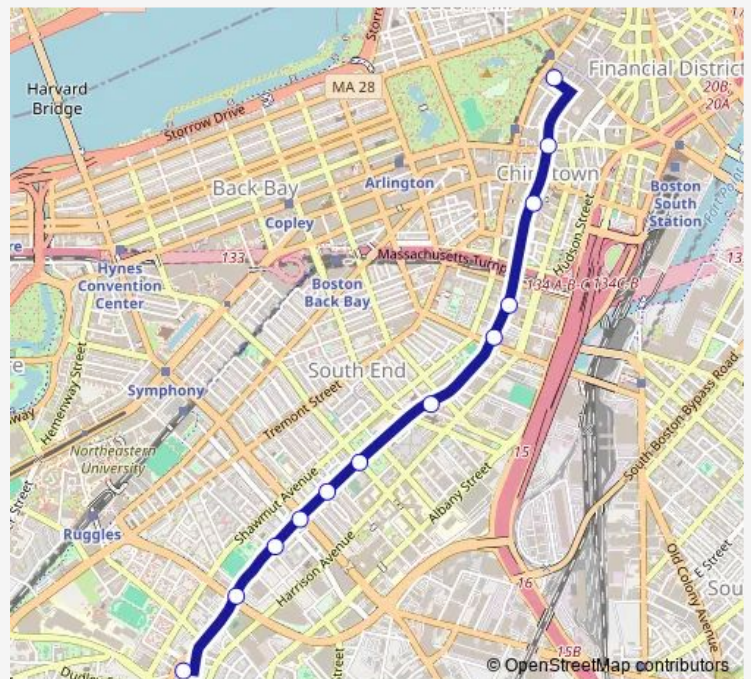

Washington St @ Worcester St

Washington St @ E Newton St

Washington St @ Union Pk

Washington St @ E Berkeley St

Washington St @ Herald St

Washington St @ Tufts Med Ctr

Washington St @ Essex St

Temple Pl @ Washington St

### Route schedule

Nubian — Temple Pl @ Washington St

Monday	05:15-00:38 <sup>+1</sup>
Tuesday	05:15-00:38 <sup>+1</sup>
Wednesday	05:15-00:38 <sup>+1</sup>
Thursday	05:15-00:38 <sup>+1</sup>
Friday	05:15-00:38 <sup>+1</sup>
Saturday	05:34-01:00 <sup>+1</sup>
Sunday	06:00-00:25 <sup>+1</sup>

### Route info

Direction: Nubian

Stops: 12

Trip Duration: 0 hour 17 min

■ SL5 — Nubian Station - Temple Place

**Direction**

Temple Pl @ Washington St — Nubian

12 stops

[Open route schedule](#)

Temple Pl @ Washington St

Tremont St @ Boylston Station

Washington St @ Tufts Med Ctr

Washington St @ Herald St

Washington St @ E Berkeley St

Washington St @ W Dedham St

Washington St @ W Newton St