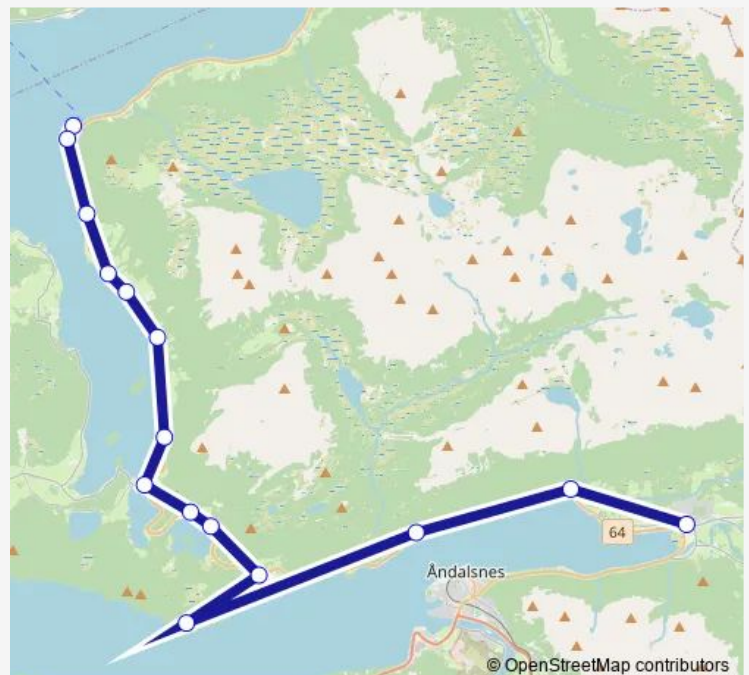

## Route schedule

Åfarnes ferjekai — Isfjorden

Monday 14:00

Tuesday 14:00

Wednesday 12:10-14:00

Thursday 14:00

Friday 14:00

Saturday —

## Route info

Direction: Åfarnes ferjekai

Stops: 15

Trip Duration: 0 hour 30 min

■ 490 — Skolerute Rauma

## Direction

Åfarnes ferjekai — Øran øst

20 stops

[Open route schedule](#)

Åfarnes ferjekai

Åfarnes

Krokset

Sandnes

## Route info

Direction: Åfarnes ferjekai

Stops: 20

Trip Duration: 0 hour 49 min