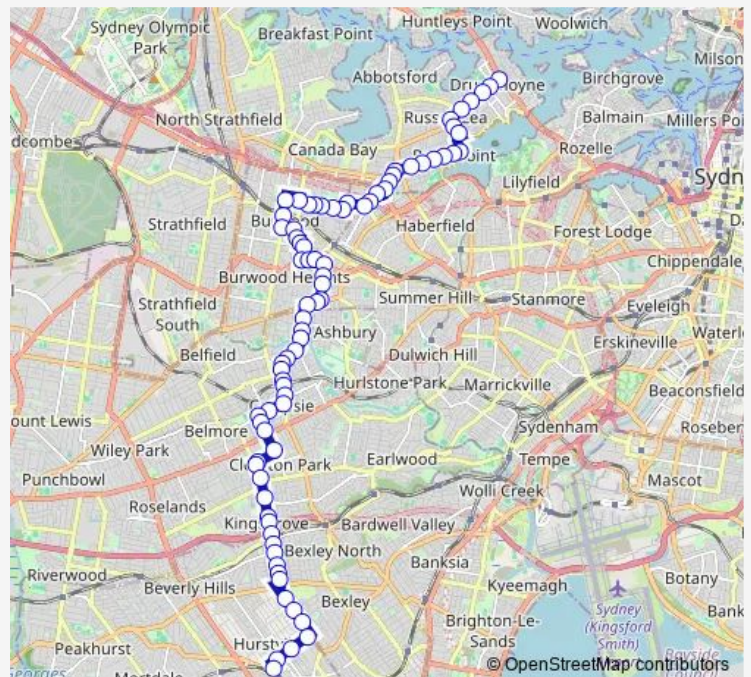

Croydon Rd Opp Louis Tce

Croydon Rd At Unwin St

Croydon Rd At Leslie Rd

Queens Rd After Croydon Rd

Queens Rd At Wright St

Queens Rd Opp Patrick St

Hurstville Station, McMahon St, Stand D

Route schedule

Kingsgrove Bus Depot, Richland St — Hurstville Station, McMahon St, Stand D

Monday 06:11

Tuesday 06:11

Wednesday 06:11

Thursday 06:11

Friday 06:11

Saturday —

Sunday —

Route info

Direction: Kingsgrove Bus Depot, Richland St

Stops: 16

Trip Duration: 0 hour 11 min

490 — Hurstville to Drummoyne

Direction

Hurstville Station, McMahon St, Stand D — Kingsgrove Bus Depot, Richland St

18 stops

[Open route schedule](#)

Hurstville Station, McMahon St, Stand D

Westfield Hurstville, Forest Rd

Park Rd At Cross St

Park Rd At Macmahon St

Queens Rd At Wright St

Queens Rd After Romani Av