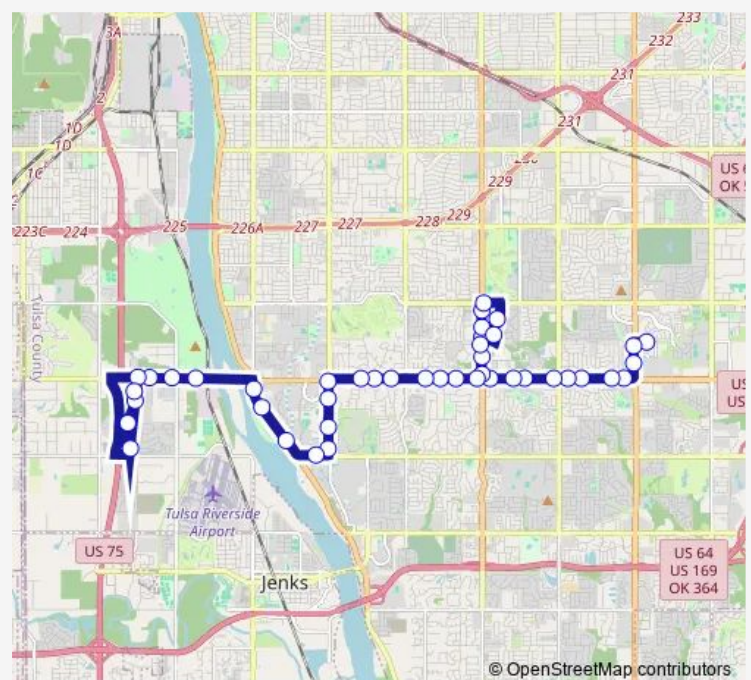

(7758) 61st St & Yale Ave Eb

(6940) ST. Francis Hospital Er

(7759) Darlington Ave & 65th St Sb

(8982) Yale & 67th ST Sb

(7083) 71st St & Yale Ave Wb

Route schedule

(6932) Woodland Hills Walmart Subhub — (6892) Olympia AVE & Lowes Nb

Monday 06:28-18:08

Tuesday 06:28-18:08

Wednesday 06:28-18:08

Thursday 06:28-18:08

Friday 06:28-18:08

Saturday 06:43-18:23

Sunday —

Route info

Direction: (6932) Woodland Hills Walmart Subhub

Stops: 43

Trip Duration: 0 hour 43 min

490 — West Tulsa/71st

(7274) 71st St & Richmond Ave Wb

(7275) 71st St & Pittsburg Ave Wb

(7276) 71st St & Louisville Ave Wb

Route info

Direction: (6892) Olympia AVE & Lowes Nb

Stops: 39

Trip Duration: 0 hour 38 min

(7758) 61st St & Yale Ave Eb

(6940) ST. Francis Hospital Er

(7759) Darlington Ave & 65th St Sb

(8982) Yale & 67th ST Sb