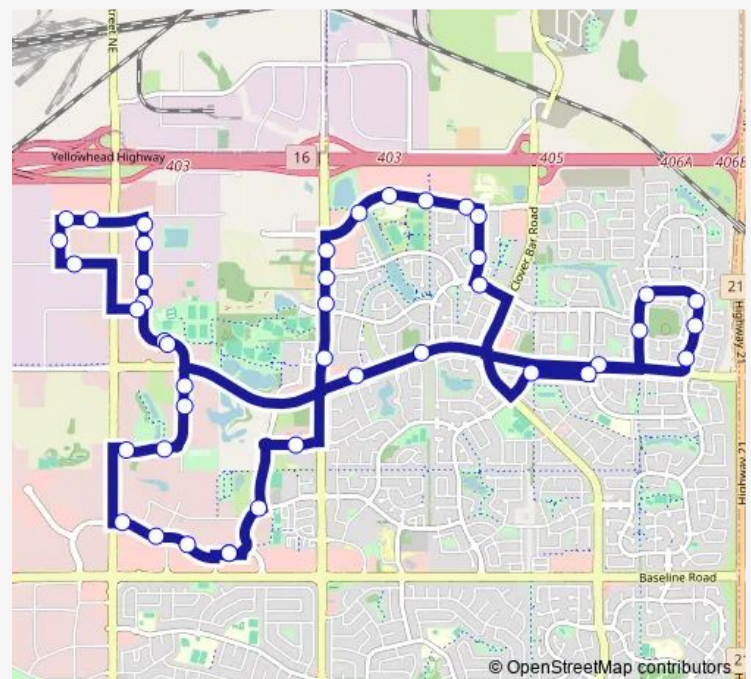

Premier Wy & Millennium Place

Sherwood Dr & Palisades Av

Sherwood Dr & Abbey Rd

Route schedule

Bethel Transit Terminal — Bethel Transit Terminal

Monday 19:15-23:15

Tuesday 19:15-23:15

Wednesday 19:15-23:15

Thursday 19:15-23:15

Friday 19:15-23:15

Saturday 06:15-23:15

Sunday 07:15-19:15

Route info

Direction: Bethel Transit Terminal

Stops: 43

Trip Duration: 0 hour 45 min

490 — Bethel - Millennium Place

Sherwood Dr at Amberley Wy

Sherwood Dr at Emerald Dr

Emerald Dr & Ebony Blvd

Emerald Dr & Abj

Emerald Dr & Ellesmere Ln

Emerald Dr & Eton Blvd

Eton Blvd & Emerald Dr