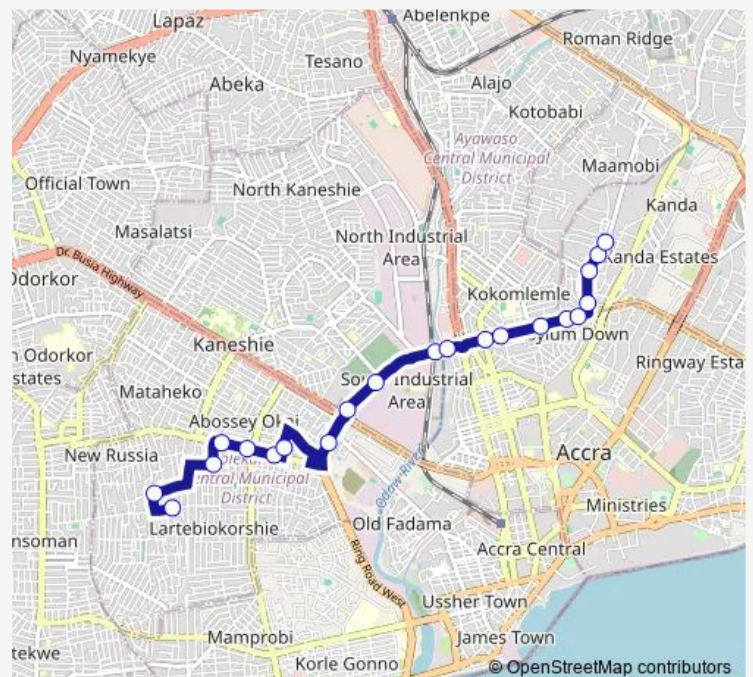

Bus 490 Sukura ↔ Nima-Mamobi

[Go to website](#)

Direction

Sukura — Nima Station

21 stops

[Open route schedule](#)

- Sukura
- Sukura Market
- Libirio
- Block Factory junction
- Zongo junction
- Great Lamptey
- Abossey Okai
- Total
- Roundabout
- State Transport
- Neoplan
- Circle Last Stop
- Mami Dokuno
- Equip
- Paloma
- Multi Choice
- Kanda
- Nima Police Station
- Nima Roundabout
- Nima Market
- Nima Station

Route schedule

Sukura — Nima Station

Monday	06:00
Tuesday	06:00
Wednesday	06:00
Thursday	06:00
Friday	06:00
Saturday	06:00
Sunday	06:00

Route info

Direction: Sukura

Stops: 21

Trip Duration: 0 hour 39 min

490 — Sukura ↔ Nima-Mamobi

Direction

Nima Station — Sukura (Kwahu Store)

26 stops

[Open route schedule](#)

Nima Station

Nima Market

Nima Roundabout

Nima School Junction

Stops: 26

Trip Duration: 0 hour 39 min

490 Bus time schedules and route maps are available in an offline PDF at busmaps.com. Use the busmaps.com website to see live bus times, train schedule or subway schedule, and step-by-step directions for all public transit in Accra