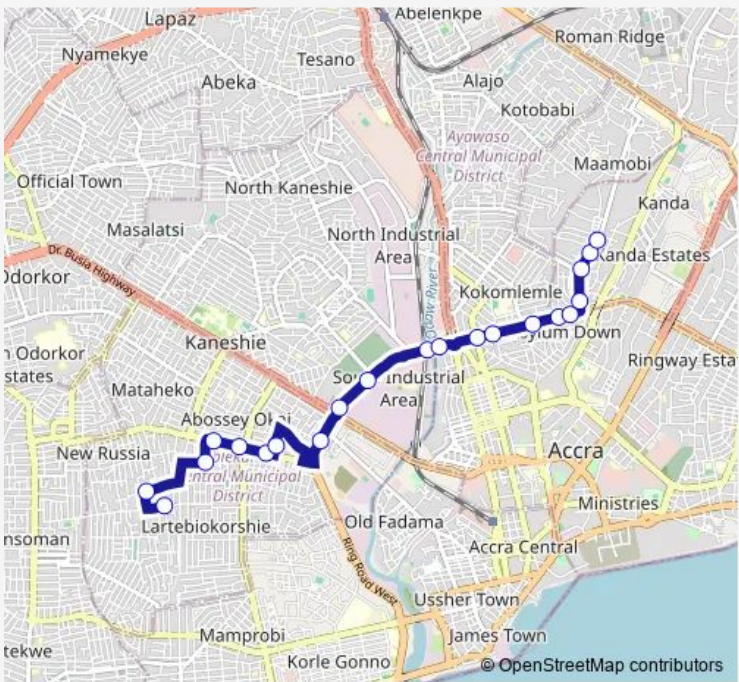

Bus 490 Sukura ↔ Nima-Mamobi

[Go to website](#)

Direction
Sukura — Nima Station

21 stops

[Open route schedule](#)

- Sukura
- Sukura Market
- Libirio
- Block Factory junction
- Zongo junction
- Great Lamptey
- Abossey Okai
- Total
- Roundabout
- State Transport
- Neoplan
- Circle Last Stop
- Mami Dokuno
- Equip
- Paloma
- Multi Choice
- Kanda
- Nima Police Station
- Nima Roundabout
- Nima Market
- Nima Station

Route schedule
Sukura — Nima Station

Monday	06:00
Tuesday	06:00
Wednesday	06:00
Thursday	06:00
Friday	06:00
Saturday	06:00
Sunday	06:00

Route info

Direction: Sukura

Stops: 21

Trip Duration: 0 hour 39 min

490 — Sukura ↔ Nima-Mamobi BusMaps

Direction

Nima Station — Sukura (Kwahu Store)

26 stops

[Open route schedule](#)

Nima Station

Nima Market

Nima Roundabout

Nima School Junction

Stops: 26

Trip Duration: 0 hour 39 min

490 Bus time schedules and route maps are available in an offline PDF at busmaps.com. Use the busmaps.com website to see live bus times, train schedule or subway schedule, and step-by-step directions for all public transit in Accra