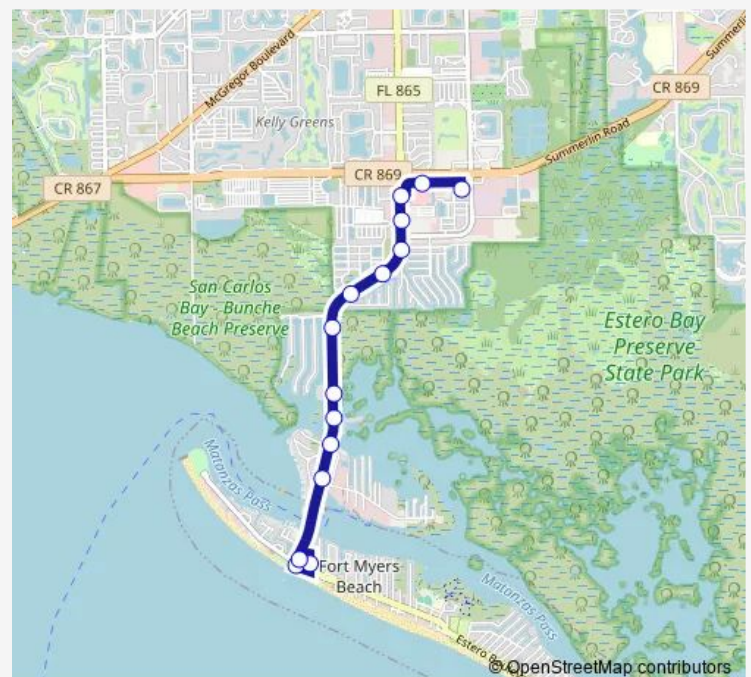

Bus 490 Route 490

[Go to website](#)

Direction

Beach Park & Ride — Bowditch Park @ Estero Blvd

16 stops

[Open route schedule](#)

Beach Park & Ride

Summrln SQ DR @ Summerln RDG Dr

Route schedule

Beach Park & Ride — Bowditch Park @ Estero Blvd

Monday 06:15

Tuesday 06:15

Wednesday 06:15

Thursday 06:15

Friday 06:15

Saturday 06:15

Sunday 06:15

Route info

Direction: Beach Park & Ride

Stops: 16

Trip Duration: 0 hour 17 min

490 — Route 490

Direction

Beach Park & Ride — Crescent Beach - Estero Blvd @ Times Square

13 stops

[Open route schedule](#)

Beach Park & Ride

Summrln SQ DR @ Summerln RDG Dr

SAN Carlos Blvd @ SEA Gull Dr

SAN Carlos Blvd @ Seneca Trl

SAN Carlos Blvd @ Bayside Blvd

SAN Carlos Blvd @ Broadway Ave