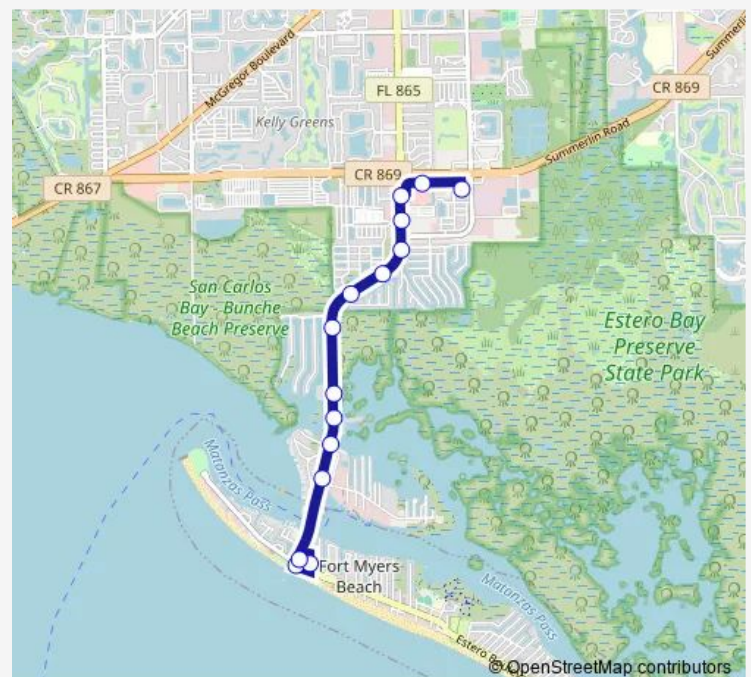

Bus 490 Route 490

[Go to website](#)

Direction

Beach Park & Ride — Bowditch Park @ Estero Blvd

16 stops

[Open route schedule](#)

Beach Park & Ride

Summrln SQ DR @ Summerln RDG Dr

Route schedule

Beach Park & Ride — Bowditch Park @ Estero Blvd

Monday 06:15

Tuesday 06:15

Wednesday 06:15

Thursday 06:15

Friday 06:15

Saturday 06:15

Sunday 06:15

Route info

Direction: Beach Park & Ride

Stops: 16

Trip Duration: 0 hour 17 min

490 — Route 490

Direction

Beach Park & Ride — Crescent Beach - Estero Blvd @ Times Square

13 stops

[Open route schedule](#)

Beach Park & Ride

Summrln SQ DR @ Summerln RDG Dr

SAN Carlos Blvd @ SEA Gull Dr

SAN Carlos Blvd @ Seneca Trl

SAN Carlos Blvd @ Bayside Blvd

SAN Carlos Blvd @ Broadway Ave