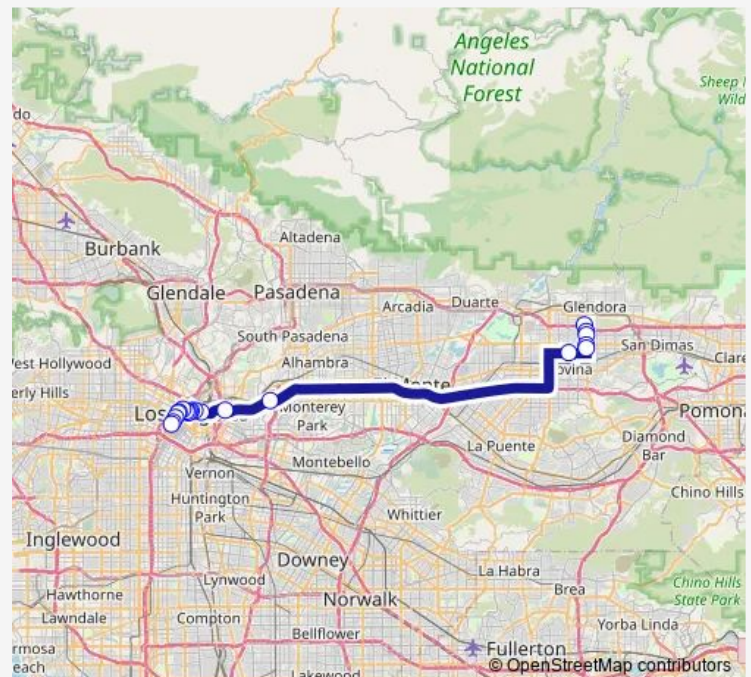

Hope St and 8th St W

Hope St and 9th St W

Route schedule

Base Line Rd and Grand Ave W — Hope St and 9th St W

Monday 04:45-08:30

Tuesday 04:45-08:30

Wednesday 04:45-08:30

Thursday 04:45-08:30

Friday 04:45-08:30

Saturday —

Sunday —

Route info

Direction: Base Line Rd and Grand Ave W

Stops: 20

Trip Duration: 0 hour 59 min

490 — Express Grand Ave –Covina Transit Center

Direction

Figueroa St and 9th St E — Base Line Rd and Grand Ave E

17 stops

[Open route schedule](#)

Figueroa St and 9th St E

Figueroa St and 8th St E

Figueroa St and 7th St E

Figueroa St and 5th St E

Figueroa St and 3rd St E

1st St and Hope St E

1st St and Hill E

Spring St and 1st St E

Aliso St and Los Angeles St E

Union Station Patsaouras Bus Plaza E

Los Angeles General Medical Center E

Cal State LA E