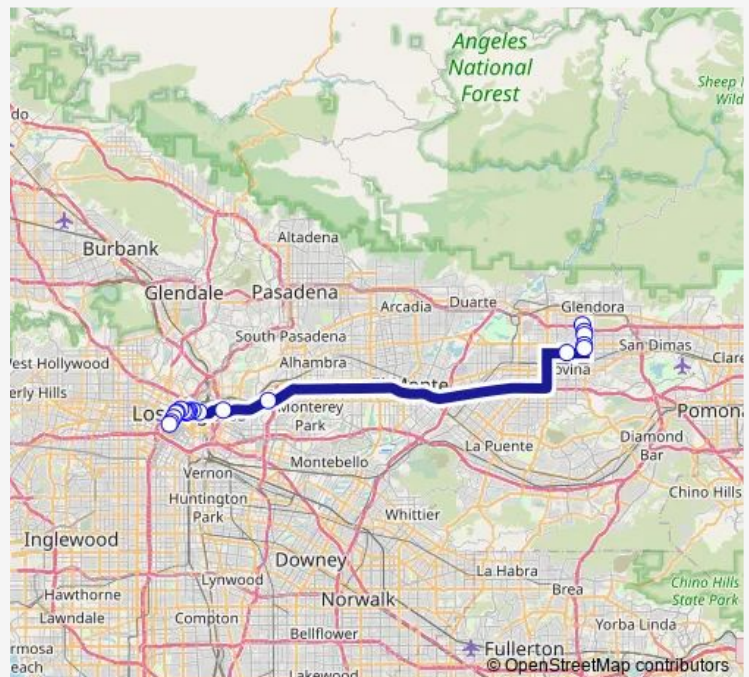

Friday 04:45-08:30

Saturday —

Sunday —

Route info

Direction: Base Line Rd and Grand Ave W

Stops: 20

Trip Duration: 0 hour 59 min

490 — Express Grand Ave –Covina Transit Center

Direction

Figueroa St and 9th St E — Base Line Rd and Grand Ave E

17 stops

[Open route schedule](#)

Figueroa St and 9th St E

Figueroa St and 8th St E

Figueroa St and 7th St E

Figueroa St and 5th St E

Figueroa St and 3rd St E

1st St and Hope St E

1st St and Hill E

Spring St and 1st St E

Aliso St and Los Angeles St E

Union Station Patsaouras Bus Plaza E

Los Angeles General Medical Center E

Cal State LA E

Tuesday 15:00-18:30

Wednesday 15:00-18:30

Thursday 15:00-18:30

Friday 15:00-18:30

Saturday —

Sunday —

Route info

Direction: Figueroa St and 9th St E