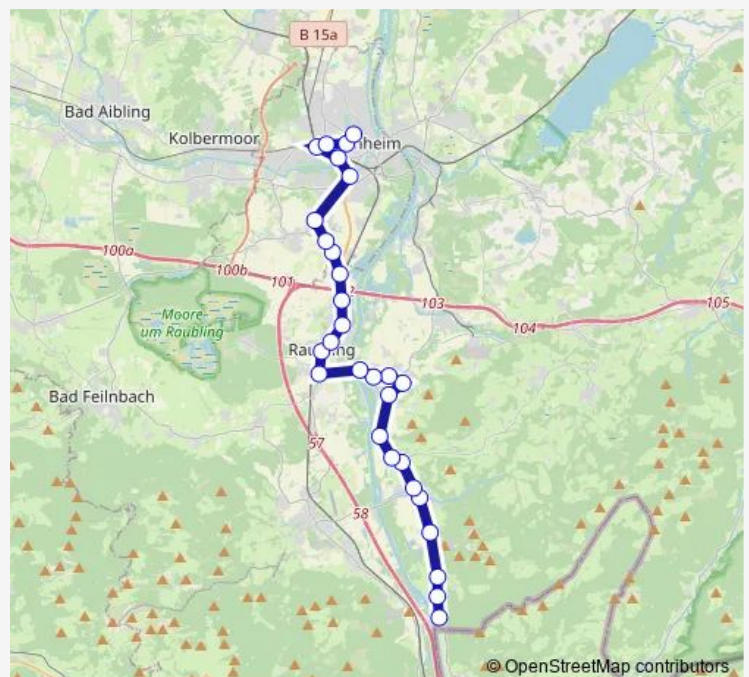

Tuesday 06:50

Wednesday 06:50

Thursday 06:50

Friday 06:50

Saturday —

Sunday —

Route info

Direction: Rosenheim, Stadtmitte

Stops: 14

Trip Duration: 0 hour 25 min

■ 490 — Rosenheim - Raubling - Altenmarkt (Inn) - Nußdorf (Inn) - Windshausen

Direction

Rosenheim, Stadtmitte — Nußdorf (Inn), Hauptstraße

28 stops

[Open route schedule](#)