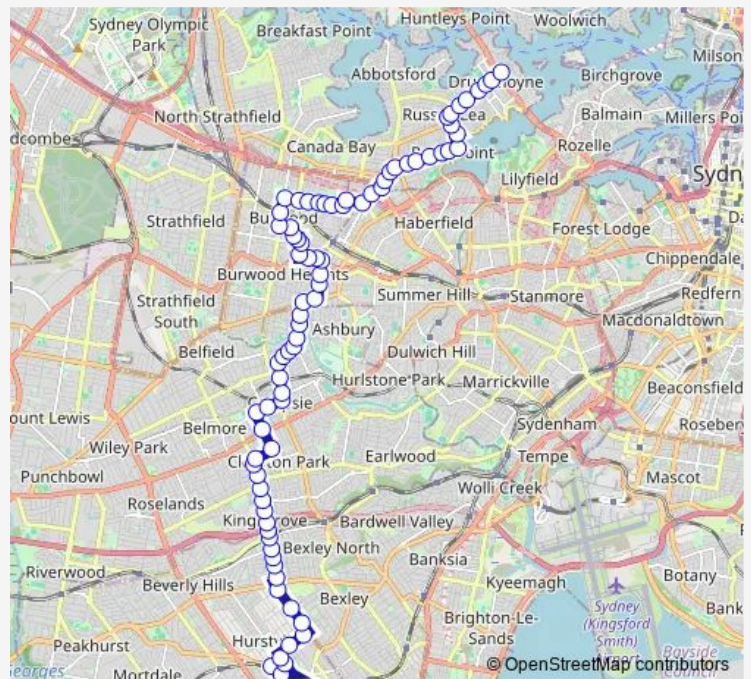

Kingsgrove High School, Kingsgrove Rd

Kingsgrove Rd At Morris Av

Kingsgrove Rd At Moreton Av

Kingsgrove Rd At Morgan St

Kingsgrove Station, Kingsgrove Rd

Kingsgrove Rd After Commercial Rd

Forrester Reserve, Kingsgrove Rd

Omnibus Rd After Kingsgrove Rd

Kingsgrove Bus Depot, Richland St

Route schedule

Hurstville Station, McMahon St, Stand D — Kingsgrove Bus Depot, Richland St

Monday	—
Tuesday	—
Wednesday	—
Thursday	—
Friday	—
Saturday	19:20
Sunday	—

Route info

Direction: Hurstville Station, McMahon St, Stand D

Stops: 18

Trip Duration: 0 hour 15 min

490 — Drummoyne to Hurstville

Direction

Hurstville Station, McMahon St, Stand D — Lyons Rd Opp Renwick St

80 stops

[Open route schedule](#)

Hurstville Station, McMahon St, Stand D

Westfield Hurstville, Forest Rd

Park Rd At Cross St

Hurstville Presbyterian Church, Park Rd

Queens Rd At Wright St

Queens Rd After Romani Av