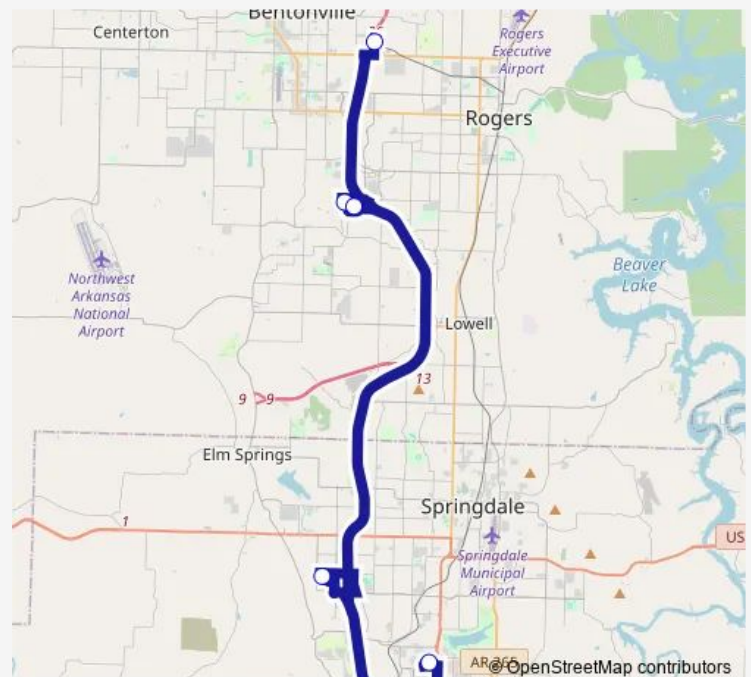

Hunt Tower

JB Hunt & Capitol

Nwacc Center for Health Professions

Route schedule

NWA Mall — Nwacc Center for Health Professions

Monday 07:00-17:00

Tuesday 07:00-17:00

Wednesday 07:00-17:00

Thursday 07:00-17:00

Friday 07:00-17:00

Saturday —

Sunday —

Route info

Direction: NWA Mall

Stops: 5

Trip Duration: 0 hour 50 min

490 — Route 490

Direction

Nwacc Center for Health Professions — NWA Mall

5 stops

[Open route schedule](#)

Nwacc Center for Health Professions

Hunt Tower li

JB Hunt & Capitol

Nwacc Washington County li

NWA Mall

Route schedule

Nwacc Center for Health Professions — NWA Mall

Monday	08:10-18:10
Tuesday	08:10-18:10
Wednesday	08:10-18:10
Thursday	08:10-18:10
Friday	08:10-18:10
Saturday	—
Sunday	—