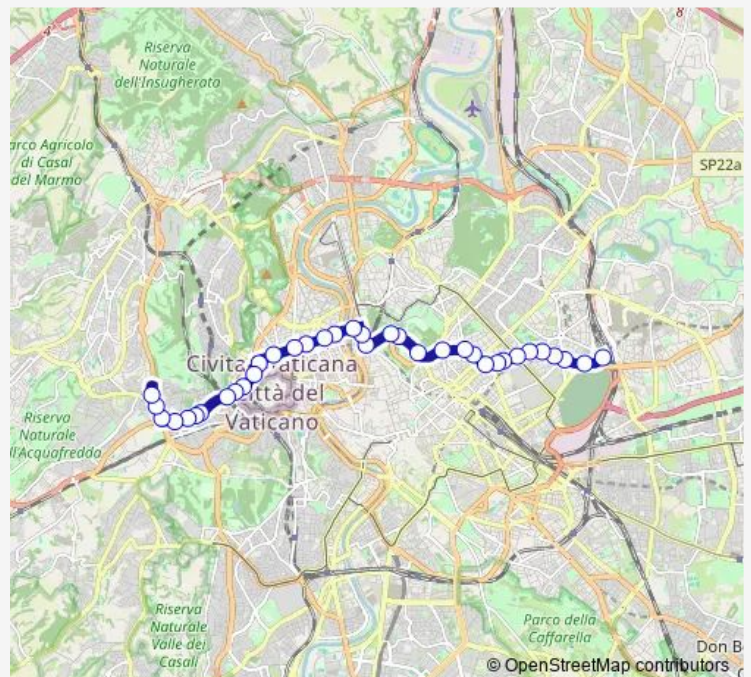

Thursday 04:49-24:00

Friday 04:49-24:00

Saturday 04:48-24:00

Sunday 04:52-24:00

Route info

Direction: Staz.Ne Tiburtina (Mb)

Stops: 36

Trip Duration: 0 hour 45 min

Direction

Cornelia (Ma) — Staz.Ne Tiburtina (Mb)

37 stops

[Open route schedule](#)

Cornelia (Ma)

L.Go Boccea

Boccea/Accursio

Irnerio (Ma)

Tuesday 05:30-24:00

Wednesday 05:30-24:00

Thursday 05:30-24:00

Friday 05:30-24:00

Saturday 05:30-24:00

Sunday 05:30-24:00

Route info

Direction: Cornelia (Ma)

Stops: 37

Trip Duration: 0 hour 41 min

Porta Pia

Croce Rossa

Policlinico/Morgagni

Morgagni/Regina Margherita

Bari/Como

Catania/Forlì