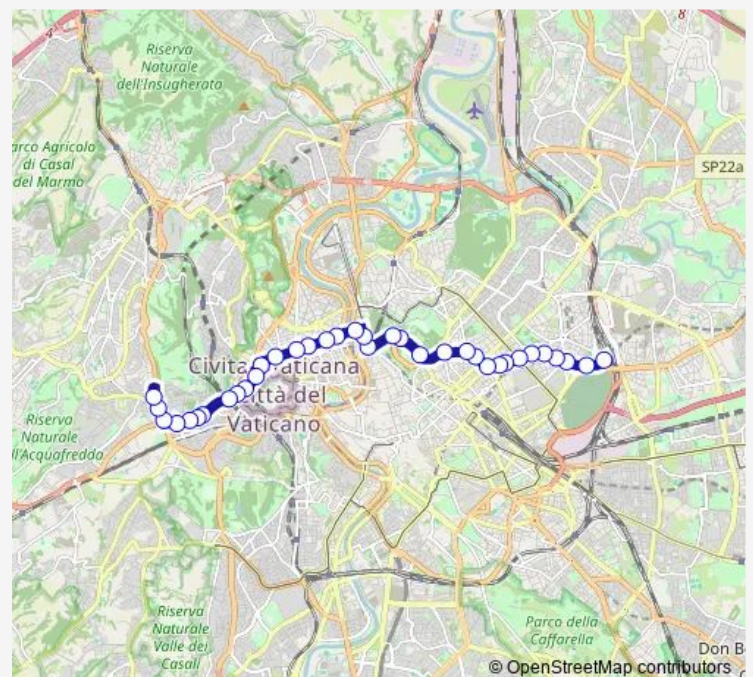

CATANIA/LECCE

BARI/SALERNO

MORGAGNI/REGINA MARGHERITA

Policlínico (H)

POLICLINICO/CASTRO PRETORIO

Croce Rossa

C.So D'Italia/Porta Pia

Fiume

Lepanto (Ma)

Route schedule

STAZ.NE TIBURTINA (MB) — Cornelia (Ma)

Monday 04:49-24:00

Tuesday 04:49-24:00

Wednesday 04:49-24:00

Thursday 04:49-24:00

Friday 04:49-24:00

Saturday 04:48-24:00

Sunday 04:52-24:00

Route info

Direction: STAZ.NE TIBURTINA (MB)

Stops: 36

Trip Duration: 0 hour 45 min

Milizie/Distretto Militare

Milizie/Angelico

Friday 05:30-24:00

Saturday 05:30-24:00

Sunday 05:30-24:00

Route info

Direction: Cornelia (Ma)

Stops: 37

Trip Duration: 0 hour 48 min

Porta Pia