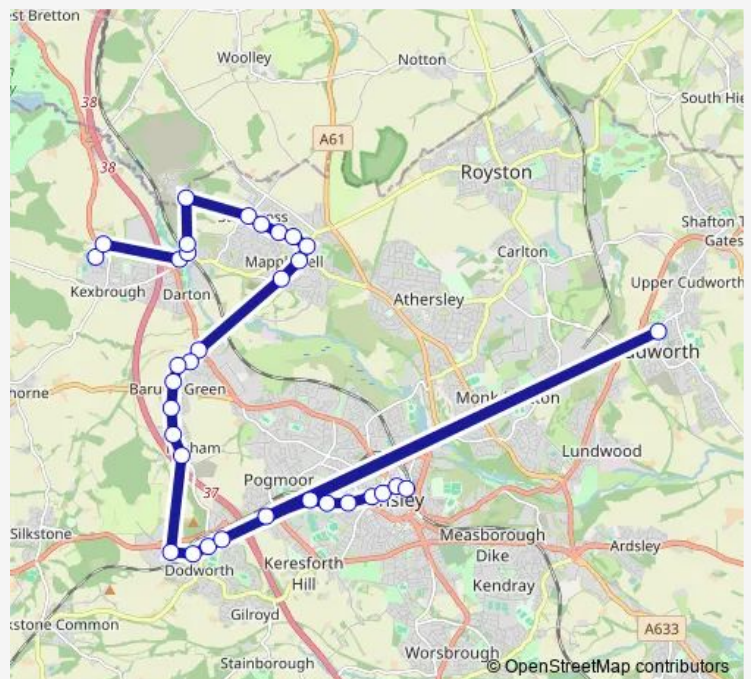

Saturday —

Sunday —

Route info

Direction: Barugh Green Road/Claycliffe Avenue

Stops: 19

Trip Duration: 0 hour 32 min

490 — Staincross - Kexborough

Direction

Highfields Road/Ballfield Lane — Barnsley Interchange

33 stops

[Open route schedule](#)

Highfields Road/Ballfield Lane

Ballfield Lane/Huddersfield Road

Church Street/Church Close

Station Road/School Street

Bloomhouse Lane/Woolley Colliery Road

Monday 14:40-15:40

Tuesday 14:40-15:40

Wednesday 14:40-15:40

Thursday 14:40-15:40

Friday 14:40-15:40

Saturday —

Sunday —

Route info

Direction: Highfields Road/Ballfield Lane

Stops: 33

Trip Duration: 0 hour 50 min

Dodworth Road/Crown Hill Road

Dodworth Road/May Terrace

Dodworth Road/Shaw Lane

Dodworth Road/Alma Street

Shambles Street/Sackville Street