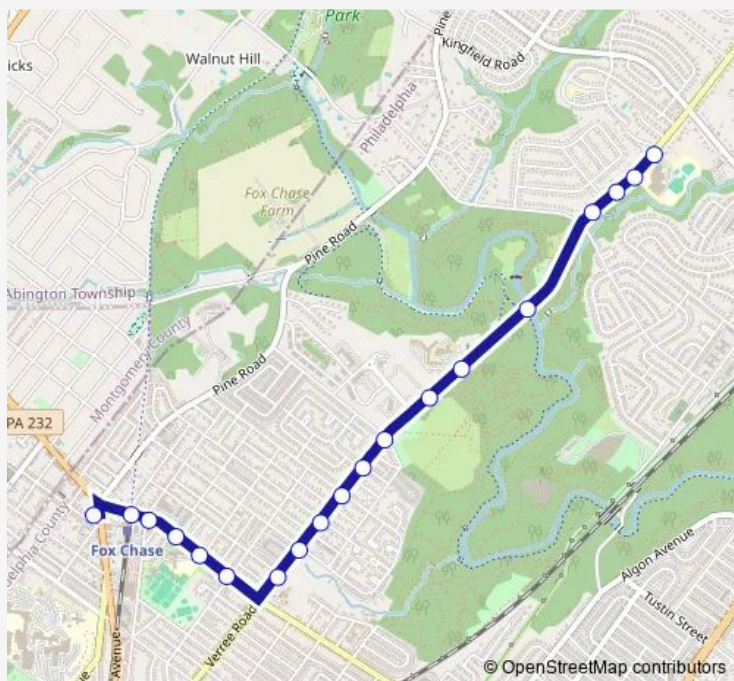

Verree Rd & Kendrick St

Verree Rd & Tustin St

Verree Rd & Tustin St - Mbfs

Verree Rd & Tustin St - Mbfs

Verree Rd & Bloomfield Av - MBNS

Verree Rd & Bloomfield Av - Mbfs

Verree Rd & Marchman Rd - Mbfs

Verree Rd & Marchman Rd - 2 MBFS

Verree Rd & Dogwood Ln

Route schedule

Fox Chase Loop — Verree Rd & Dogwood Ln

Monday	07:47
Tuesday	07:47
Wednesday	07:47
Thursday	07:47
Friday	07:47
Saturday	—
Sunday	—

Route info

Direction: Fox Chase Loop

Stops: 19

Trip Duration: 0 hour 11 min

490 — Foxchase Lp to Verree-Marchmn

Direction

Verree Rd & Marchman Rd - 2 MBFS — Fox Chase Loop

17 stops

[Open route schedule](#)

Verree Rd & Marchman Rd - 2 MBFS

Fox Chase Loop

Route schedule

Verree Rd & Marchman Rd - 2 MBFS — Fox Chase Loop

Monday 15:29

Tuesday 15:29

Wednesday 15:29

Thursday 15:29

Friday 15:29