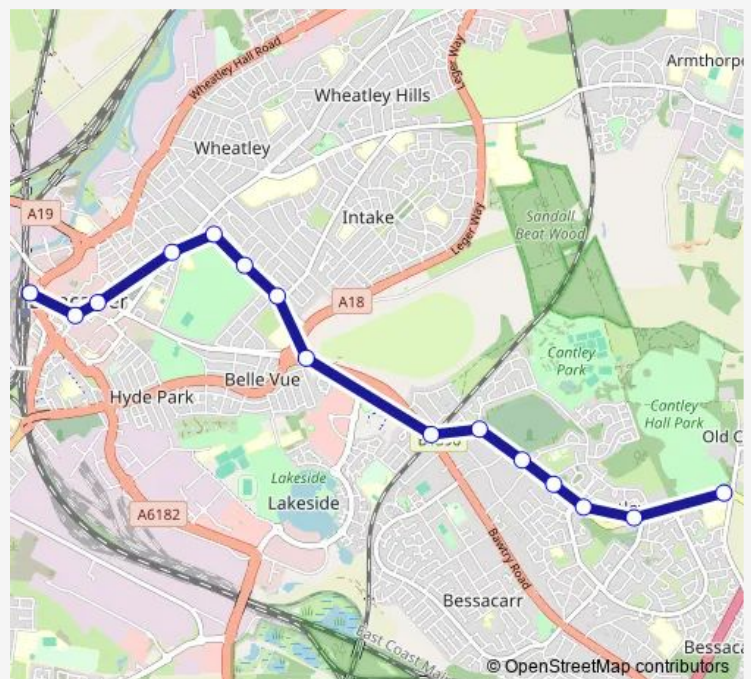

Monday 07:25

Tuesday 07:25

Wednesday 07:25

Thursday 07:25

Friday 07:25

Saturday —

Sunday —

Route info

Direction: Doncaster Frenchgate Interchange/A4

Stops: 15

Trip Duration: 0 hour 23 min

■ 490 — Cantley - Doncaster

Direction

Cantley Lane/Handley Cross Mews — Doncaster Frenchgate Interchange/B2

12 stops

[Open route schedule](#)

Monday 14:22

Tuesday 14:22

Wednesday 14:22

Thursday 14:22

Friday 14:22

Saturday —

Sunday —

Route info

Direction: Cantley Lane/Handley Cross Mews

Stops: 12

Trip Duration: 0 hour 25 min

490 Bus time schedules and route maps are available in an offline PDF at busmaps.com. Use the busmaps.com website to see live bus times, train schedule or subway schedule, and step-by-step directions for all public transit in Doncaster