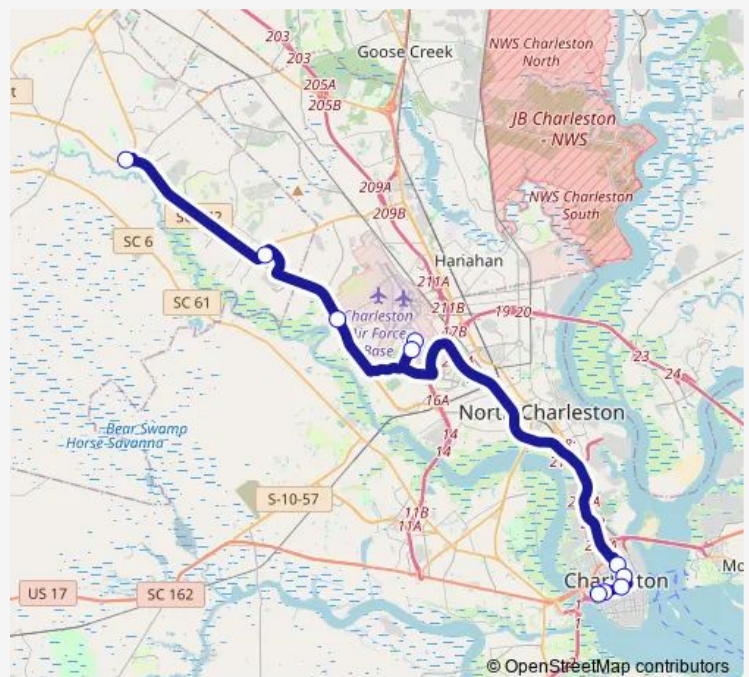

Calhoun St / Ashley Ave

Calhoun St / Jonathan Lucas St (far side)

Route schedule

Dorchester Village Shopping Center Park & Ride — Calhoun St / Jonathan Lucas St (far side)

Monday	05:20-20:19
Tuesday	05:20-20:19
Wednesday	05:20-20:19
Thursday	05:20-20:19
Friday	05:20-20:19
Saturday	—
Sunday	—

Route info

Direction: Dorchester Village Shopping Center Park & Ride

Stops: 10

Trip Duration: 1 hour 4 min

XP3 — Dorchester Rd / Summerville

Direction

Calhoun St / Jonathan Lucas St (far side) — Dorchester Village Shopping Center Park & Ride

8 stops

[Open route schedule](#)

Calhoun St / Jonathan Lucas St (far side)

Courtenay Dr / Doughty St

Courtenay Dr / Bee St

Fuel Farm Rd / Dreamliner Dr

Dreamliner Dr / International Blvd

Dorchester Rd / W Hill Blvd Nb

Wednesday 06:13-19:30

Thursday 06:13-19:30

Friday 06:13-19:30

Saturday —

Sunday —

Route info

Direction: Calhoun St / Jonathan Lucas St (far side)

Stops: 8