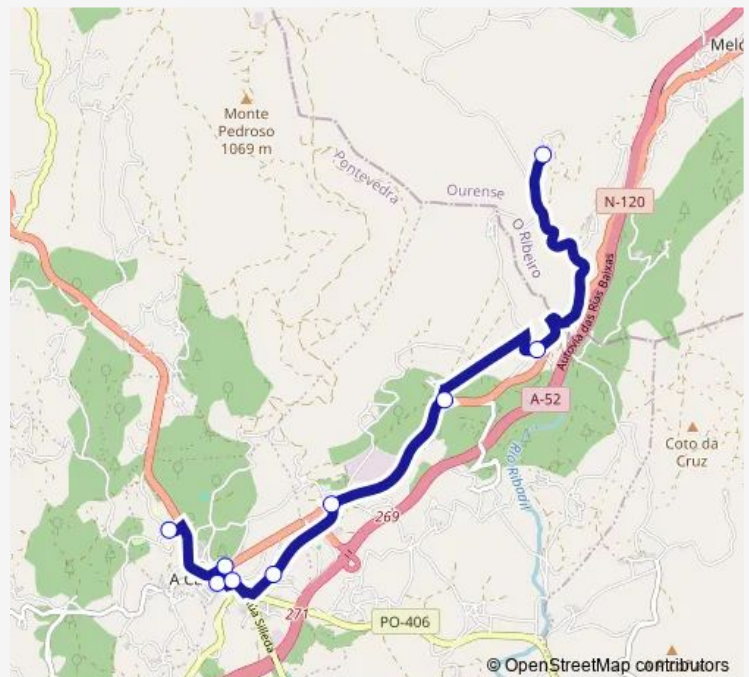

Ponte Cabadas

Mesón

Bar Tu y Yo

Regueiro

Correos(Breabí)

Mercado Abastos

CPI da Cañiza

Route schedule

Route info

Direction: Cortella (Cruce)

Stops: 9

Trip Duration: 0 hour 20 min

■ Xg666014 — CPI da Cañiza - A Cortella

Direction

CPI da Cañiza — Cortella (Cruce)

9 stops

[Open route schedule](#)

CPI da Cañiza

Mercado Abastos

Correos(Breabí)

Regueiro

Bar Tu y Yo

Mesón

Ponte Cabadas

Burgo

Cortella (Cruce)

Route schedule

CPI da Cañiza — Cortella (Cruce)

Monday	15:25-17:40
Tuesday	15:25
Wednesday	15:25
Thursday	15:25
Friday	15:25
Saturday	—
Sunday	—

Route info

Direction: CPI da Cañiza

Stops: 9