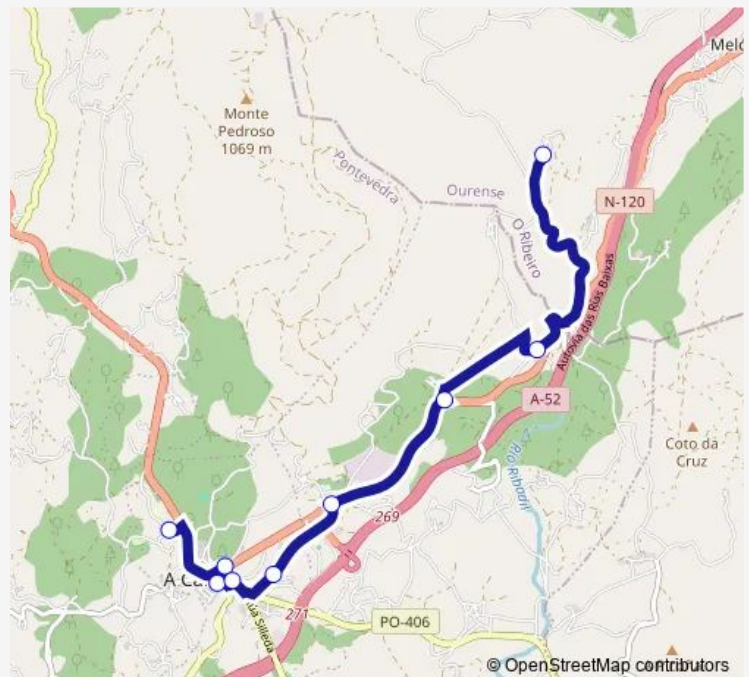

Mesón

Bar Tu y Yo

Regueiro

Correos(Breabí)

Mercado Abastos

CPI da Cañiza

**Route schedule**

Cortella (Cruce) — CPI da Cañiza

Monday 08:15

Tuesday 08:15

Wednesday 08:15

Thursday 08:15

Friday 08:15

Saturday —

Sunday —

**Route info**

Direction: Cortella (Cruce)

Stops: 9

Trip Duration: 0 hour 20 min

■ XG666014 — CPI da Cañiza - A Cortella

**Direction**

CPI da Cañiza — Cortella (Cruce)

9 stops

[Open route schedule](#)

Cortella (Cruce)

**Route schedule**

CPI da Cañiza — Cortella (Cruce)

Monday	15:25-17:40
Tuesday	15:25
Wednesday	15:25
Thursday	15:25
Friday	15:25
Saturday	—
Sunday	—

**Route info**

Direction: CPI da Cañiza