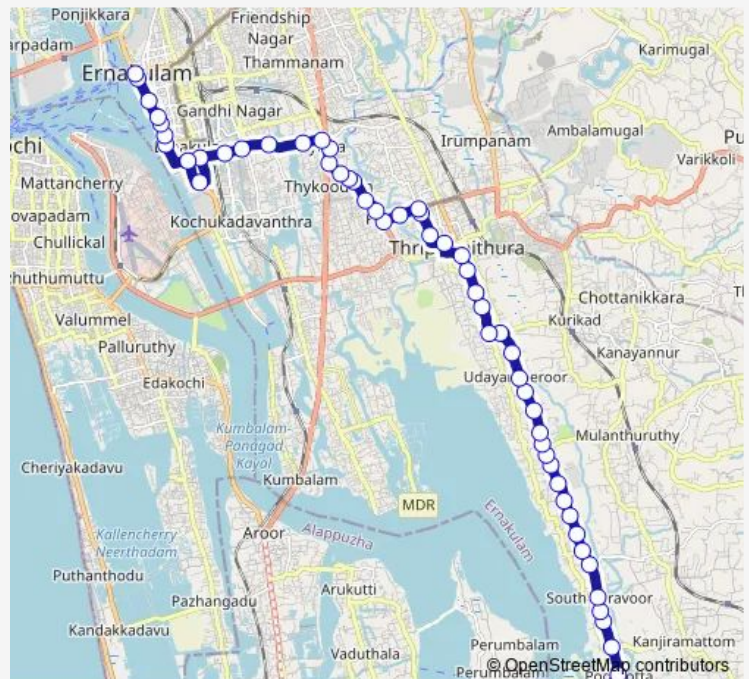

Thursday 06:00

Friday 06:00

Saturday 06:00

Sunday 06:00

Route info

Direction: Poothota

Stops: 53

Trip Duration: 1 hour 12 min

Saturday 06:00

Sunday 06:00

Route info

Direction: Poothota

Stops: 54

Trip Duration: 1 hour 13 min

Thrippunithura

Statue Junction