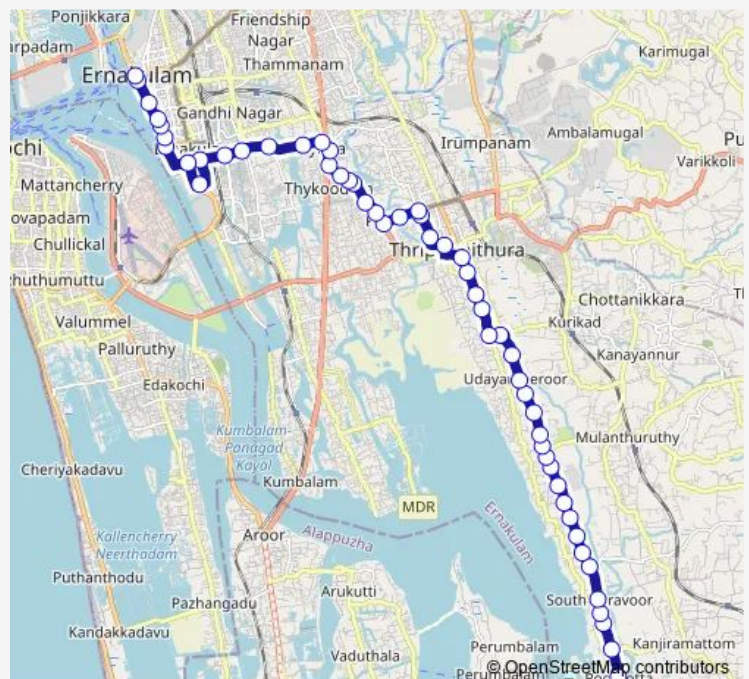

Route schedule

Poothota — High Court

Monday	06:00
Tuesday	06:00
Wednesday	06:00
Thursday	06:00
Friday	06:00
Saturday	06:00
Sunday	06:00

Route info

Direction: Poothota

Stops: 53

Trip Duration: 1 hour 12 min

High Court ↔ Poothotta