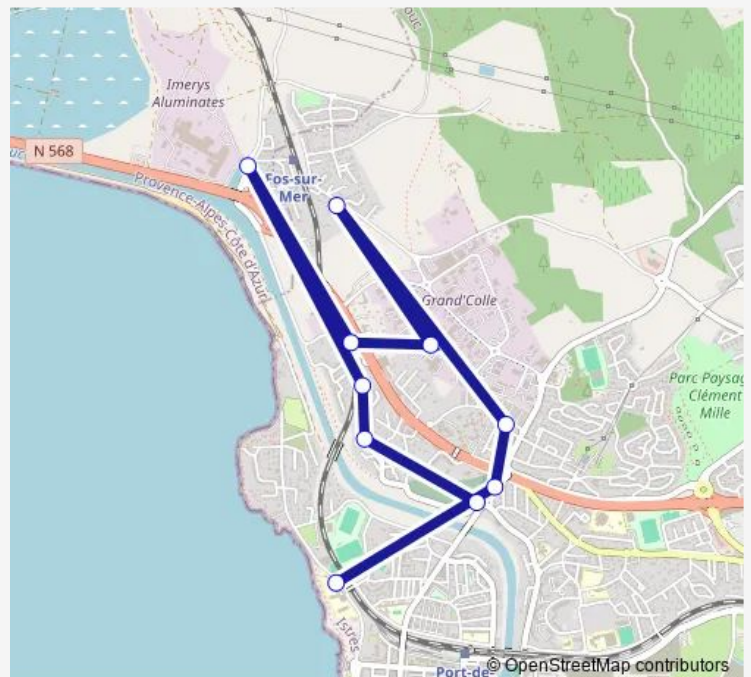

Les Amarantes

Ecole Arcades

Mérindole

Station Agip

Pont du Roy

Pont du Roy 1

Pont du Roy 2

F. Chopin

Sunday —

Route info

Direction: Collège Mistral

Stops: 10

Trip Duration: 0 hour 22 min

**Direction**

CLG Paul Eluard — 19 mars 62

20 stops

## Route info

Direction: CLG Paul Eluard

Stops: 20

Trip Duration: 0 hour 35 min

**Direction**

Pont du Roy — Lycée Ch. Mongrand

12 stops

[Open route schedule](#)

## Route info

Direction: Pont du Roy

Stops: 12

Trip Duration: 0 hour 20 min

7308 Bus time schedules and route maps are available in an offline PDF at busmaps.com. Use the busmaps.com website to see live bus times, train schedule or subway schedule, and step-by-step directions for all public transit in Port-de-Bouc