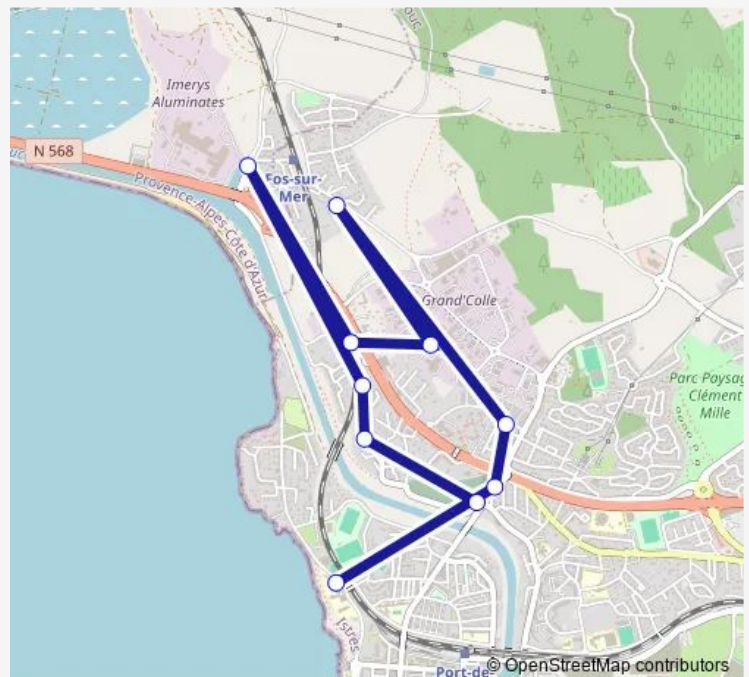

Mérindole

Station Agip

Pont du Roy

Pont du Roy 1

Pont du Roy 2

F. Chopin

Route schedule

Collège Mistral — F. Chopin

Monday 16:35

Tuesday 16:35

Wednesday —

Thursday 16:35

Friday 16:35

Saturday —

Sunday —

Route info

Direction: Collège Mistral

Stops: 10

Trip Duration: 0 hour 22 min

Direction

CLG Paul Eluard — 19 mars 62

20 stops

[Open route schedule](#)

CLG Paul Eluard

Sunday —

Route info

Direction: Pont du Roy

Stops: 12

Trip Duration: 0 hour 20 min

7308 Bus time schedules and route maps are available in an offline PDF at busmaps.com. Use the busmaps.com website to see live bus times, train schedule or subway schedule, and step-by-step directions for all public transit in Port-de-Bouc