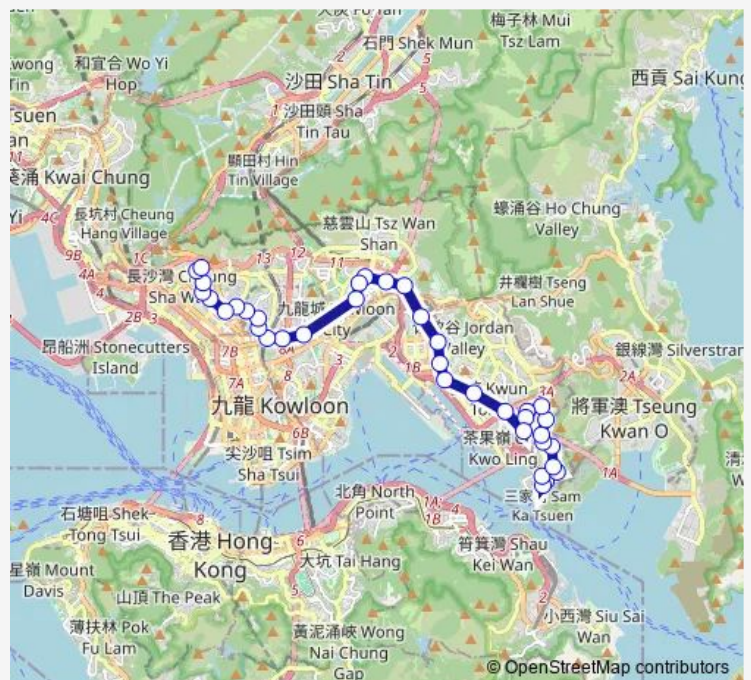

Route info

Direction: [Kmb] LEI YUE MUN Estate

Stops: 37

Trip Duration: 1 hour 10 min

LAW Courts, LEI YUE MUN Road[[Kmb] Kwun Tong LAW Courts

[Ctb] Millennium City, Kwun Tong Road[[Kmb+Ctb] Kwun Tong BBI - Millennium City/
Millennium City, Kwun Tong Road[[Kmb] Kwun Tong BBI - Millennium City