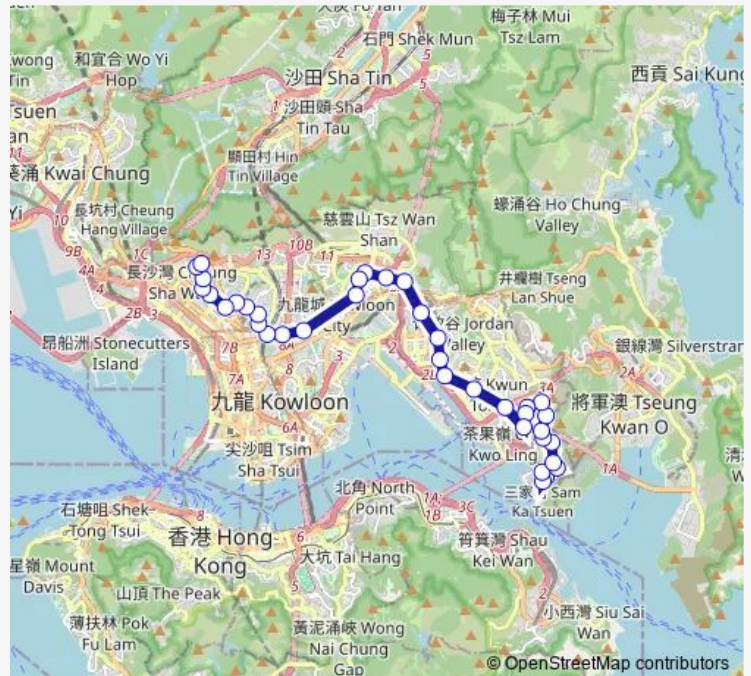

Route schedule

[Kmb] LEI YUE MUN Estate — [Ctb] SO UK Estate
 [Kmb+Ctb] Cheung SHA WAN (SO UK Estate) BUS Terminus/
 So UK Estate
 [Kmb] Cheung SHA WAN (SO UK Estate) BUS Terminus

Monday	17:50
Tuesday	17:50
Wednesday	17:50
Thursday	17:50
Friday	17:50
Saturday	—
Sunday	—

Route info

Direction: [Kmb] LEI YUE MUN Estate

Stops: 37

Trip Duration: 1 hour 5 min

LAW Courts, LEI YUE MUN Road[[Kmb] Kwun Tong LAW Courts

[Ctb] Millennium City, Kwun Tong Road[[Kmb+Ctb] Kwun Tong BBI - Millennium City/
Millennium City, Kwun Tong Road[[Kmb] Kwun Tong BBI - Millennium City