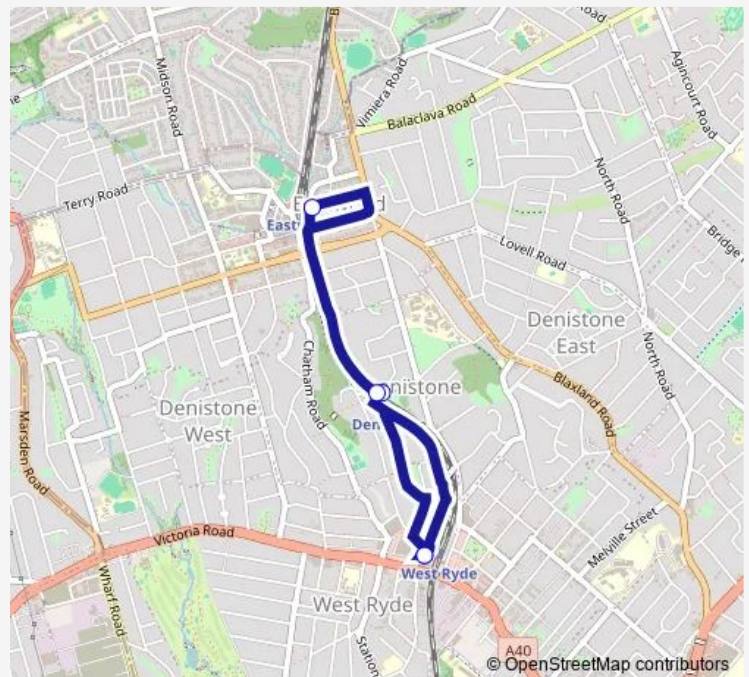

Rail Replacement Bus Service 85T9 West Ryde, Denistone, Eastwood (Loop Service)

[Go to website](#)

Direction

West Ryde Station, Stand A — West Ryde Station, Stand A

5 stops

[Open route schedule](#)

West Ryde Station, Stand A

Denistone Station, Gordon Cres

Eastwood Station, Ethel St, Stand E

East Pde Opp Denistone Station

West Ryde Station, Stand A

Route schedule

West Ryde Station, Stand A — West Ryde Station, Stand A

Monday —

Tuesday —

Wednesday —

Thursday —

Friday —

Saturday 04:01-02:0⁺¹

Sunday 04:01-02:0⁺¹

Route info

Direction: West Ryde Station, Stand A

Stops: 5

Trip Duration: 0 hour 11 min

85T9 Rail Replacement Bus Service time schedules and route maps are available in an offline PDF at busmaps.com. Use the busmaps.com website to see live bus times, train schedule or subway schedule, and step-by-step directions for all public transit in Parramatta