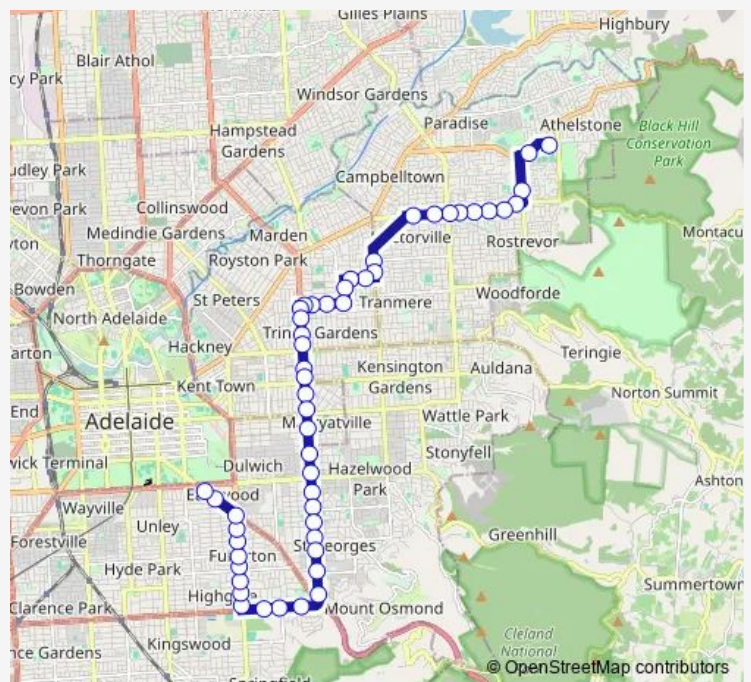

Stop 16 Marian Rd - South side

Stop 15 Marian Rd - South side

Stop 14 Gage St - East side

Stop 13 Coorara Ave - South side

Stop 12 Coorara Ave - South side

Stop 11 Coorara Ave - South side

Stop 10A Coorara Ave - South side

Saturday —

Sunday —

**Route info**

Direction: Stop School St Ignatius Senior College Manresa Ct

Stops: 51

Trip Duration: 0 hour 41 min

Stop 9 Portrush Rd / Jones Ave - East side

Stop 8A Portrush Rd - East side

Stop 143 Portrush Rd - East side

Stop 144 Portrush Rd - East side

Stop 145 Portrush Rd - East side

Stop 9 Portrush Rd / Phillips St - East side

Stop 8 Portrush Rd - East side

Stop 149 Portrush Rd - East side

Stop 9 Portrush Rd / Stirling St- East side

Stop 152 Portrush Rd - East side

Stop 11 Portrush Rd - East side

Stop 12 Portrush Rd - East side

Stop 13 Portrush Rd - East side

Stop 14 Portrush Rd - East side

Stop 15 Portrush Rd - East side