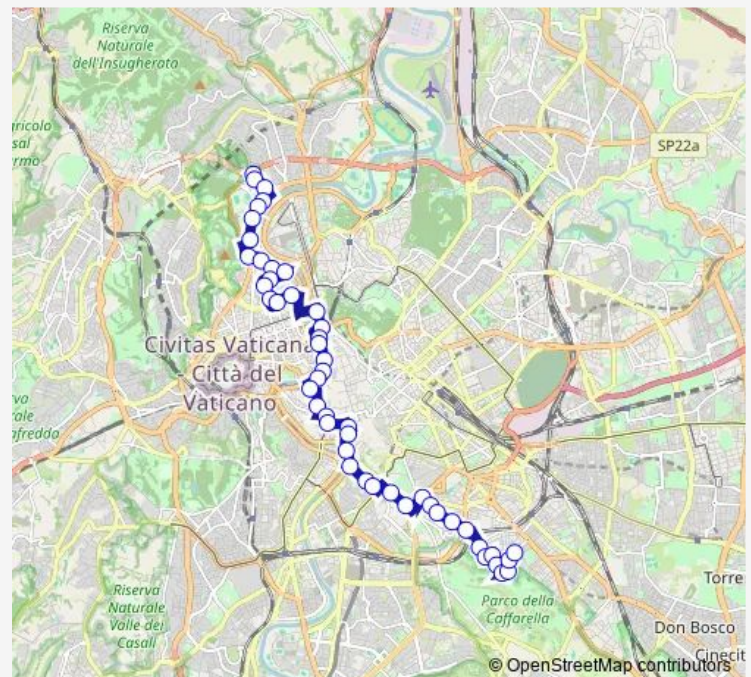

Maria Adelaide

Passeggiata Ripetta

Ripetta/ARA Pacis

Route schedule

VOLPI/FARNESINA — BARONIO

Monday 05:30-24:00

Tuesday 05:30-24:00

Wednesday 05:30-24:00

Thursday 05:30-24:00

Friday 05:30-24:00

Saturday 05:22-24:00

Sunday 05:30-24:00

Route info

Direction: VOLPI/FARNESINA

Stops: 48

Trip Duration: 1 hour 12 min

628

BusMaps

Ripetta

Monte Brianzo

Zanardelli

Rinascimento

C.SO VITTORIO EMANUELE/ARGENTINA

VIA TORRE ARGENTINA

Friday 04:54-24:00

Saturday 05:30-24:00

Sunday 04:58-24:00

Route info

Direction: BARONIO

Stops: 39

Trip Duration: 0 hour 55 min

LGT Marzio/Porto DI Ripetta