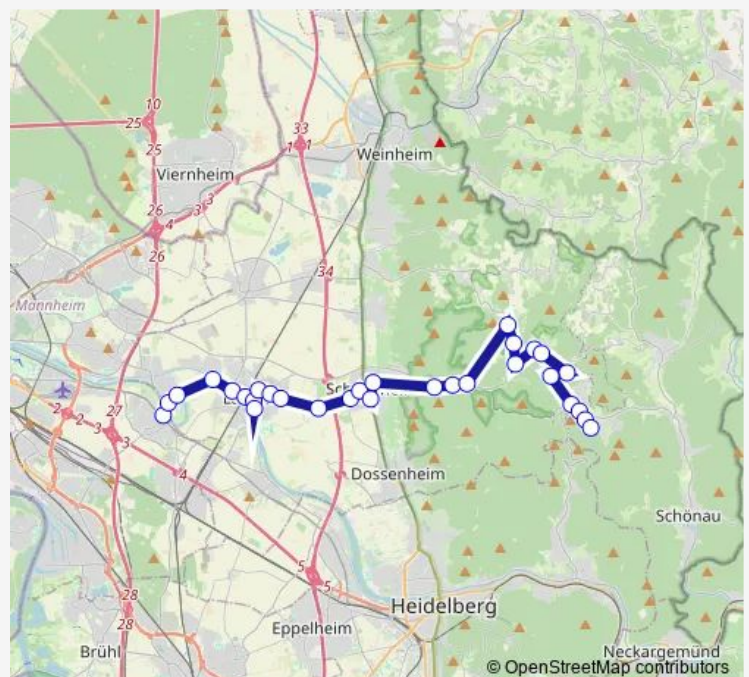

### Route schedule

Seckenheim, Rathaus — Wilhelmsfeld, Autohalle

Monday	06:35-01:0 <sup>+1</sup>
Tuesday	06:35-01:0 <sup>+1</sup>
Wednesday	08:00-15:33
Thursday	06:35-01:0 <sup>+1</sup>
Friday	06:35-01:0 <sup>+1</sup>
Saturday	09:38-01:0 <sup>+1</sup>
Sunday	09:40-22:00

### Route info

Direction: Seckenheim, Rathaus

Stops: 30

Trip Duration: 0 hour 51 min

628

BusMaps

Ursenbach, Ursenbacher Hof

Altenbach, Rathaus

## Route info

Direction: Ilvesheim, Schriesheimer Str.

Stops: 27

Trip Duration: 0 hour 43 min

Wilhelmsfeld, Rathaus

Wilhelmsfeld, Autohalle

## Route info

Direction: Wilhelmsfeld, Autohalle

Stops: 34

Trip Duration: 0 hour 49 min

Ladenburg, Pflastermühle

Ladenburg, Wallstadter Straße

Ladenburg, Carl-Benz-Platz

Ladenburg, Bahnhofstraße