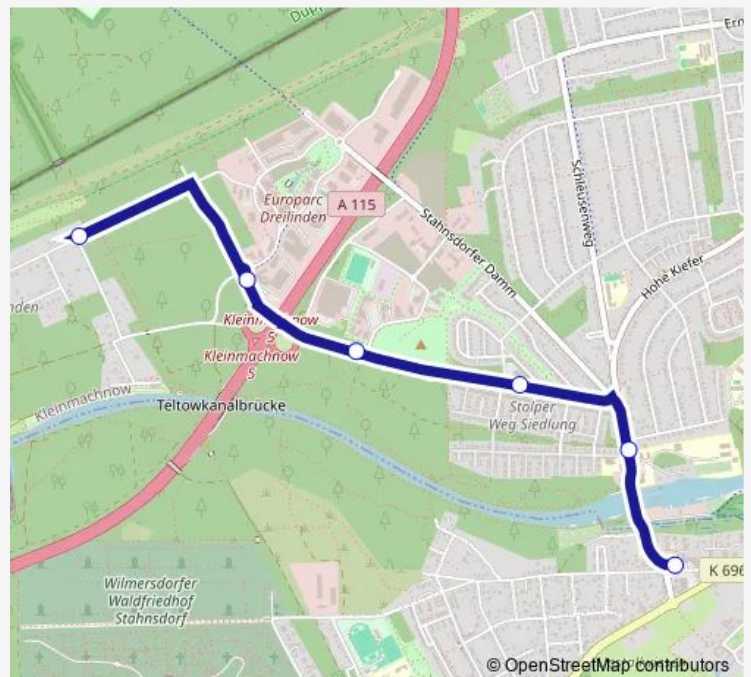

Thursday 14:45-15:15

Friday 14:45-15:15

Saturday —

Sunday —

Route info

Direction: Kleinmachnow, Dreilinden

Stops: 7

Trip Duration: 0 hour 8 min

Direction

Kleinmachnow, Dreilinden — Stahnsdorf, Waldschänke

7 stops

[Open route schedule](#)

Kleinmachnow, Dreilinden

Kleinmachnow, Lindenbahn

Kleinmachnow, Heinrich-Hertz-Str.

Kleinmachnow, Fahrenheitstr.

Thursday 13:15-14:15

Friday 13:15-14:15

Saturday —

Sunday —

Route info

Direction: Kleinmachnow, Dreilinden

Stops: 7

Trip Duration: 0 hour 8 min

Friday 07:16-15:08

Saturday —

Sunday —

Route info

Direction: Stahnsdorf, Waldschänke

Stops: 6

Trip Duration: 0 hour 7 min

Direction