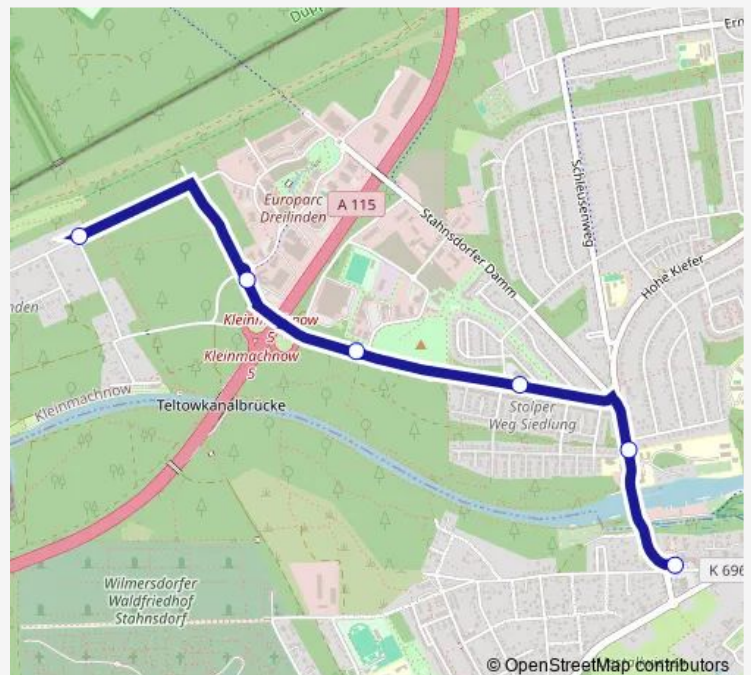

Thursday 14:45-15:15

Friday 14:45-15:15

Saturday —

Sunday —

Route info

Direction: Kleinmachnow, Dreilinden

Stops: 7

Trip Duration: 0 hour 8 min

Direction

Kleinmachnow, Dreilinden — Stahnsdorf, Waldschänke

7 stops

[Open route schedule](#)

Kleinmachnow, Dreilinden

Kleinmachnow, Lindenbahn

Kleinmachnow, Heinrich-Hertz-Str.

Kleinmachnow, Fahrenheitstr.

Thursday 13:15-14:15

Friday 13:15-14:15

Saturday —

Sunday —

Route info

Direction: Kleinmachnow, Dreilinden

Stops: 7

Trip Duration: 0 hour 8 min

Friday 07:16-15:08

Saturday —

Sunday —

Route info

Direction: Stahnsdorf, Waldschänke

Stops: 6

Trip Duration: 0 hour 7 min

Direction