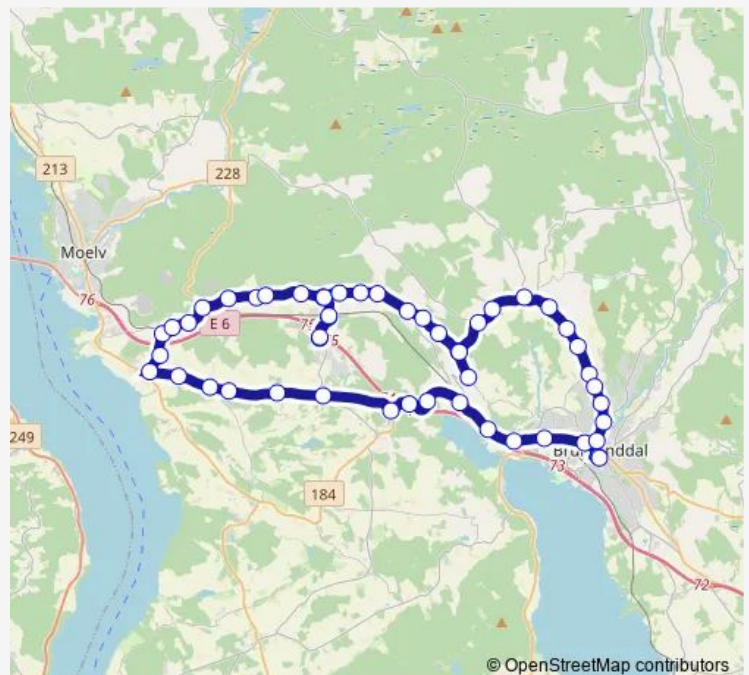

Friday 07:20-07:22

Saturday —

Sunday —

Route info

Direction: Brumunddal sentrum

Stops: 51

Trip Duration: 1 hour 0 min

■ 628 — Br.dal-Åshøgda-Byflaten-Br.dal