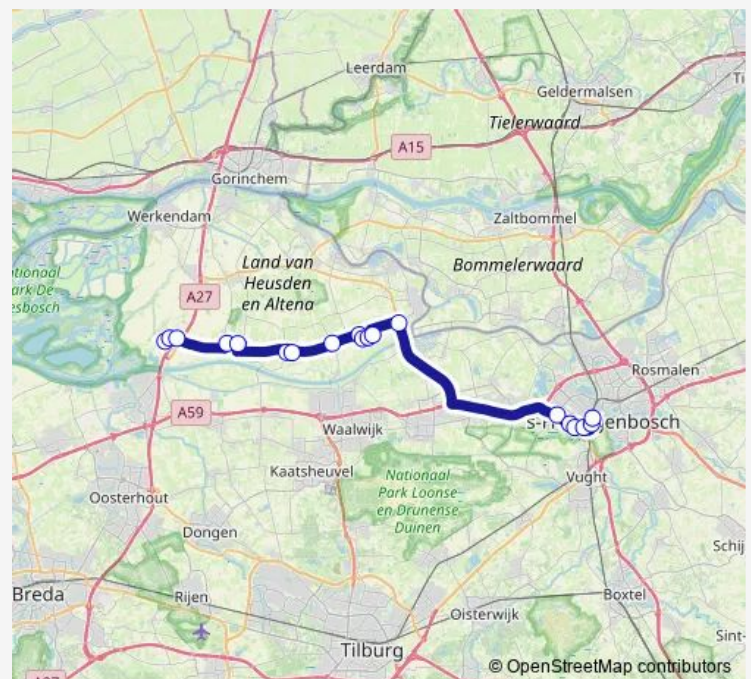

's-Hertogenbosch, Koningsweg

's-Hertogenbosch, Centraal Station (A)

Route schedule

Hank, Kerkstraat — 's-Hertogenbosch, Centraal Station (A)

Monday 07:28

Tuesday 07:28

Wednesday 07:28

Thursday 07:28

Friday 07:28

Saturday —

Sunday —

Route info

Direction: Hank, Kerkstraat

Stops: 19

Trip Duration: 0 hour 53 min

628 — Hank - 's-Hertogenbosch