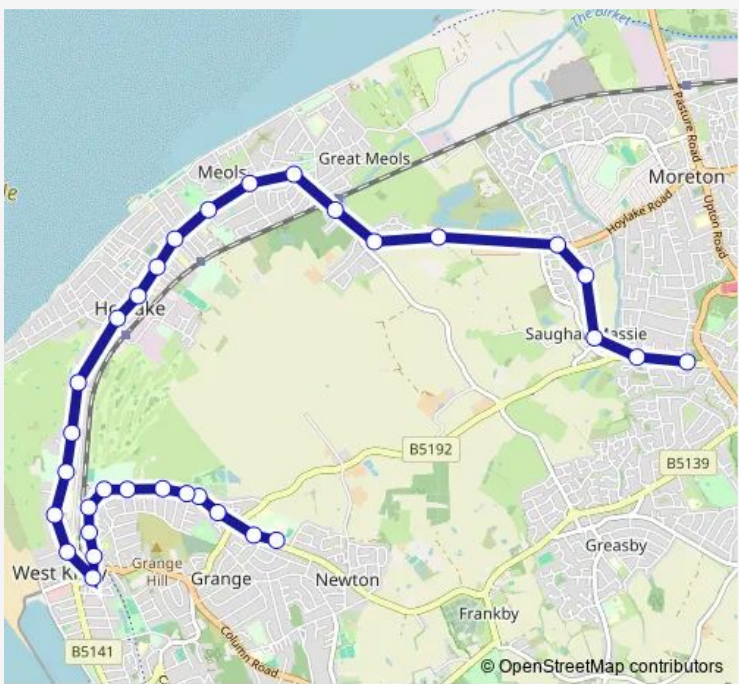

**Bus 628 Frankby Road / Hilbre High School - Saughall  
Massie Road / Brookside Crescent**

[Go to website](#)

**Direction**  
Hilbre High School — Brookside Crescent

32 stops

[Open route schedule](#)

- Hilbre High School
- Wirral Mount
- Black Horse Close
- Abbots Way
- Gresford Avenue
- Broxton Avenue
- Birkett Road
- Jubilee Drive
- Redhouse Lane
- Bridge Road
- Grange Road
- West Kirby Station
- Lingdale Road
- West Lodge Drive
- Graham Road
- Winnington Road
- Morpeth Road
- Hoylake Station
- Alderley Road
- Shaw Street
- Manor Road Station

Route schedule  
Hilbre High School — Brookside Crescent

Monday	15:17
Tuesday	15:17
Wednesday	15:17
Thursday	15:17
Friday	15:17
Saturday	—
Sunday	—

Route info

Direction: Hilbre High School

Stops: 32

Trip Duration: 0 hour 25 min

628 — Frankby Road / Hilbre High School - Saughall  
Massie Road / Brookside Crescent **BusMaps**

Bertram Drive

Bertram Drive

Brosters Lane

Meols Station

Barn Hey Crescent

Greenfield Kennels

Millhouse Lane

Acton Lane

Poplar Farm Close

Kingfisher Way

Brookside Crescent

628 Bus time schedules and route maps are available in an offline PDF at [busmaps.com](https://busmaps.com). Use the [busmaps.com](https://busmaps.com) website to see live bus times, train schedule or subway schedule, and step-by-step directions for all public transit in Wallasey