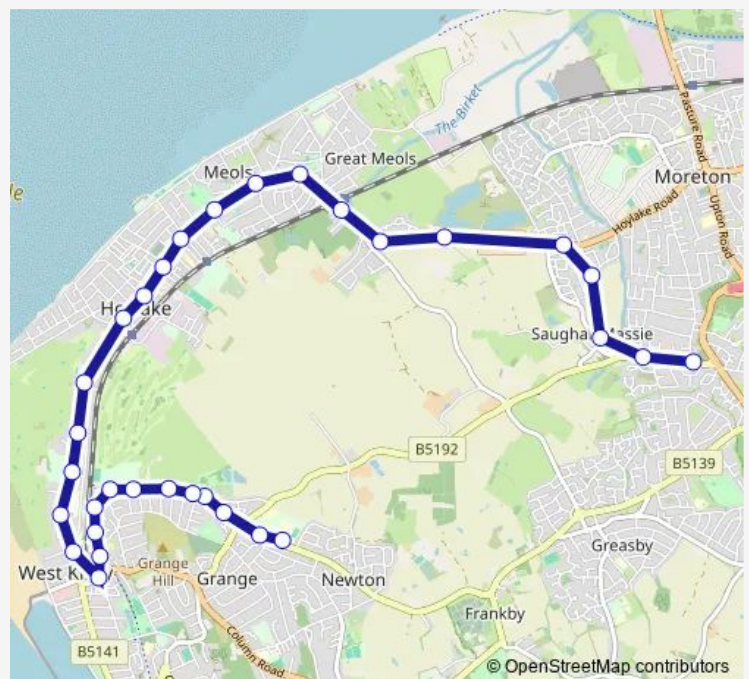

Bridge Road

Grange Road

West Kirby Station

Lingdale Road

West Lodge Drive

Graham Road

Winnington Road

Morpeth Road

Hoylake Station

Alderley Road

Shaw Street

Manor Road Station

Route schedule

Hilbre High School — Brookside Crescent

Monday 15:17

Tuesday 15:17

Wednesday 15:17

Thursday 15:17

Friday 15:17

Saturday —

Sunday —

Route info

Direction: Hilbre High School

Stops: 32

Trip Duration: 0 hour 25 min

628 — Frankby Road / Hilbre High School - Saughall
Massie Road / Brookside Crescent

Bertram Drive

Bertram Drive

Brosters Lane

Meols Station

Barn Hey Crescent

Greenfield Kennels