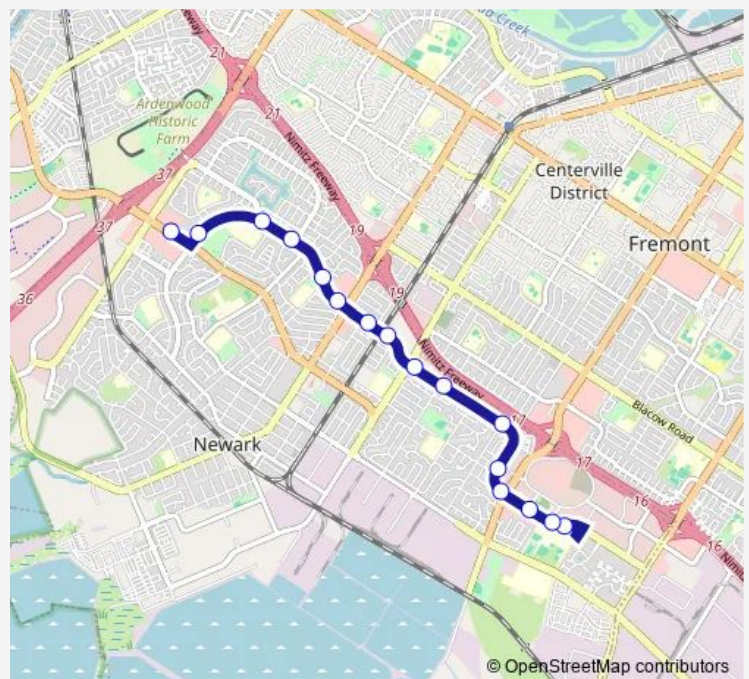

Cedar Blvd & San Antonio Way

Cedar Blvd & Thornton Av

Cedar Blvd & Port Sailwood Dr

Cedar Blvd & Edgewater Dr

Cedar Blvd & Lake Blvd

Cedar Blvd & Chapman Dr

Newark Blvd & Rosemont Square

**Route schedule**

Cedar Av & Newark High School Library — Newark Blvd & Rosemont Square

Monday	15:50
Tuesday	15:50
Wednesday	15:50
Thursday	15:50
Friday	15:50
Saturday	—
Sunday	—

**Route info**

Direction: Cedar Av & Newark High School Library

Stops: 16

Trip Duration: 0 hour 17 min

© OpenStreetMap contributors

### Direction

Newark Blvd & Lido Faire — Cedar Av & Newark High School Library

17 stops

[Open route schedule](#)

Newark Blvd & Lido Faire

Cedar Blvd & Newark Blvd

Cedar Blvd & Chapman Dr

Cedar Blvd & Lake Blvd