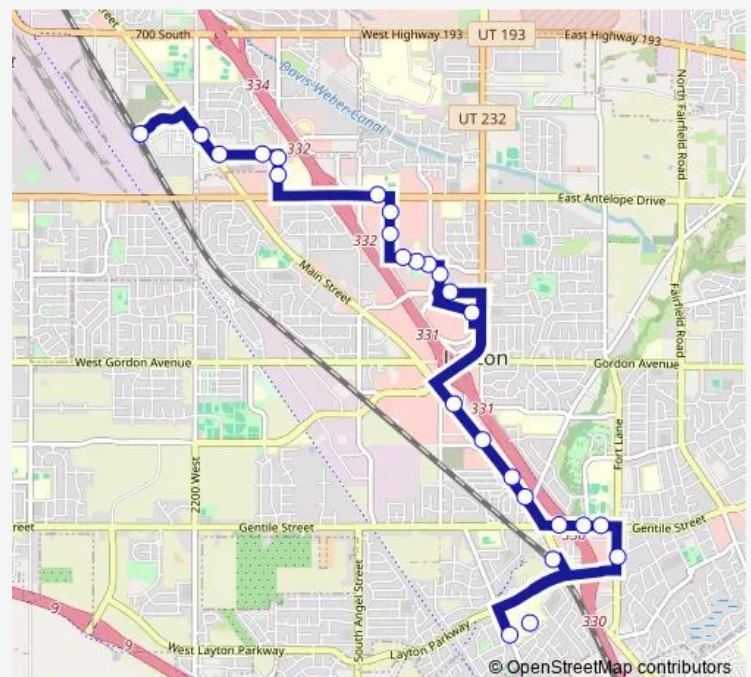

Main St @ 229 N

Main St @ 145 N

Main St @ 16 S

Route schedule

Clearfield Station (Bay A) — Layton Station (Bay A)

Monday 06:30-22:05

Tuesday 06:30-22:05

Wednesday 06:30-22:05

Thursday 06:30-22:05

Friday 06:30-22:05

Saturday 08:35-22:07

Sunday —

Route info

Direction: Clearfield Station (Bay A)

Stops: 22

Trip Duration: 0 hour 17 min

628 — Midtown Trolley

Direction

Layton Station (Bay A) — Clearfield Station (Bay A)

26 stops

[Open route schedule](#)

Layton Station (Bay A)

Layton IHC Hospital

Flint St @ 673 S

Monday 06:37-22:40

Tuesday 06:37-22:40

Wednesday 06:37-22:40

Thursday 06:37-22:40

Friday 06:37-22:40

Saturday 08:45-22:40

Sunday —

Route info