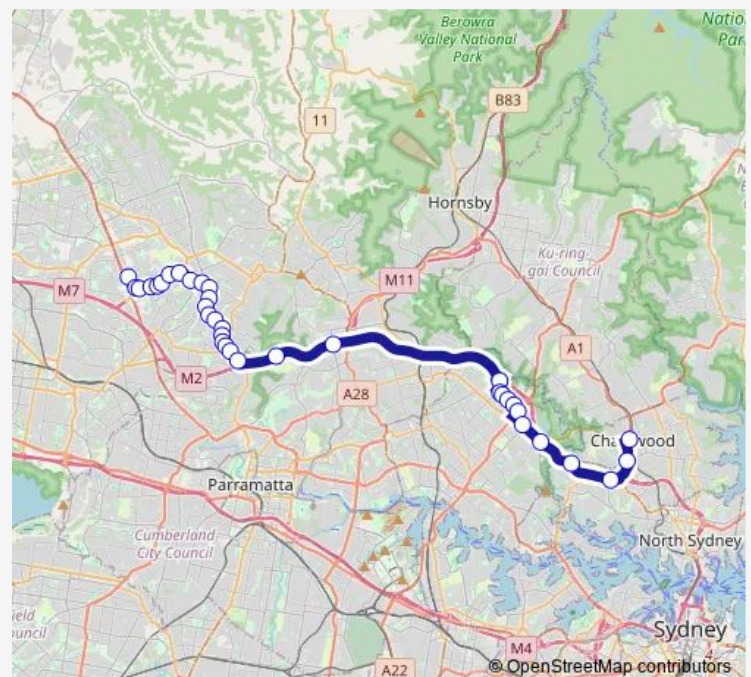

Waterloo Rd Opp Khartoum Rd

Waterloo Rd At Byfield St

Macquarie University Station, Herring Rd, Stand A

M2 - Oakes Rd Interchange

M2 - Barclay Rd Interchange

Windsor Rd After Torrs St

Windsor Rd Before Charles St

### Route schedule

Chatswood Station, Railway St, Stand J — Lexington Dr Before Celebration Dr

Monday	06:41-09:21
Tuesday	06:41-09:21
Wednesday	06:41-09:21
Thursday	06:41-09:21
Friday	06:41-09:21
Saturday	—
Sunday	—

### Route info

Direction: Chatswood Station, Railway St, Stand J

Stops: 35

Trip Duration: 1 hour 2 min

628 — Norwest to Chatswood

Windsor Rd After Palace Rd

Windsor Rd Opp The Hills Private Hospital

Hills Alliance Church, Windsor Rd

## Route info

Direction: Lexington Dr Before Meridian PI

Stops: 35

Trip Duration: 1 hour 2 min

Macquarie University Station, Waterloo Rd, Stand C

Waterloo Rd Opp Byfield St

Waterloo Rd At Khartoum Rd

Waterloo Rd Opp Coolinga St