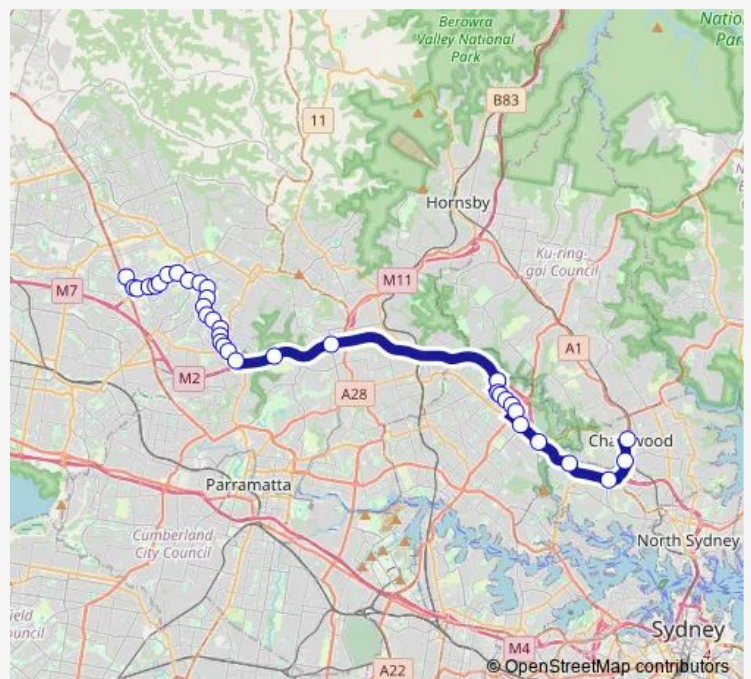

Macquarie Park Station, Waterloo Rd, Stand C

Waterloo Rd After Coolinga St

Waterloo Rd Opp Khartoum Rd

Waterloo Rd At Byfield St

Macquarie University Station, Herring Rd, Stand A

M2 - Oakes Rd Interchange

M2 - Barclay Rd Interchange

Route schedule

Chatswood Station, Railway St, Stand J — Lexington Dr Before Celebration Dr

Monday	06:41-09:21
Tuesday	06:41-09:21
Wednesday	06:41-09:21
Thursday	06:41-09:21
Friday	06:41-09:21
Saturday	—
Sunday	—

Route info

Direction: Chatswood Station, Railway St, Stand J

Stops: 35

Trip Duration: 1 hour 10 min

628 — Norwest to Chatswood

Windsor Rd After Palace Rd

Windsor Rd Opp The Hills Private Hospital

Hills Alliance Church, Windsor Rd

Wednesday 15:12-18:43

Thursday 15:12-18:43

Friday 15:12-18:43

Saturday —

Sunday —

Route info

Direction: Lexington Dr Before Meridian PI

Stops: 35