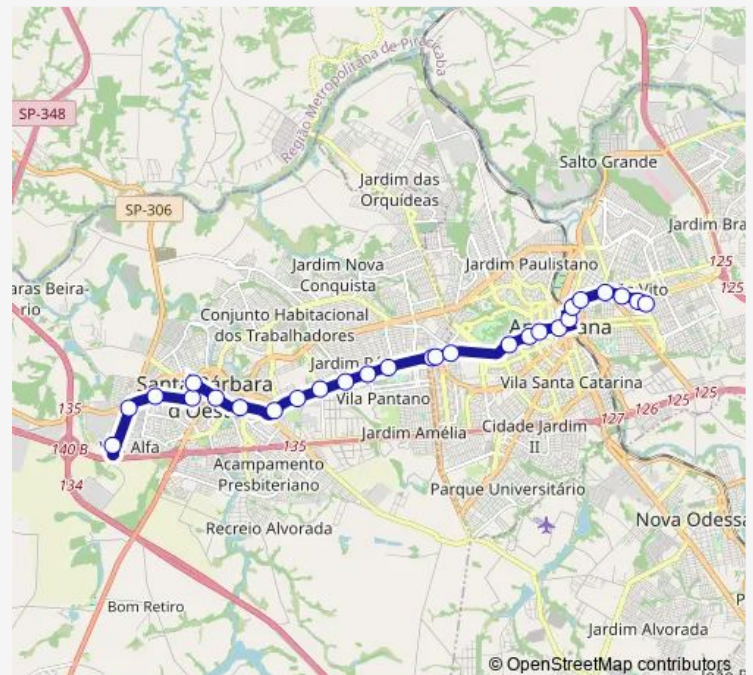

Rua da Agricultura, 273

Avenida Santa Bárbara & Rua Luís Suzigan, Loteamento Industrial

Avenida Santa Barbara, 2-46

Avenida Santa Barbara, 867-1029

Avenida Santa Barbara, 17-177

Avenida Anhanguera, 196

Route schedule

Route info

Direction: Rua Ítalo Boscheiro, 156

Stops: 26

Trip Duration: 0 hour 35 min

Rua Graça Martins, 200-206

Rua Duque de Caxias, 614

Avenida Monte Castelo, 476

Avenida Monte Castelo, 1104

Rodovia Luís Ometto, Jardim Alfa

SP-306, 1800

Direction

SP-306, 1800 — Rua Ítalo Boscheiro, 156

27 stops

[Open route schedule](#)

SP-306, 1800

Rodovia Luís Ometto, Santa Bárbara d'Oeste - Sp

Sunday 06:30-20:30

Route info

Direction: SP-306, 1800

Stops: 27

Trip Duration: 0 hour 34 min

Avenida da Saúde, 1201-1249

Rua Ítalo Boscheiro, 156

628 Bus time schedules and route maps are available in an offline PDF at busmaps.com. Use the busmaps.com website to see live bus times, train schedule or subway schedule, and step-by-step directions for all public transit in Sumare