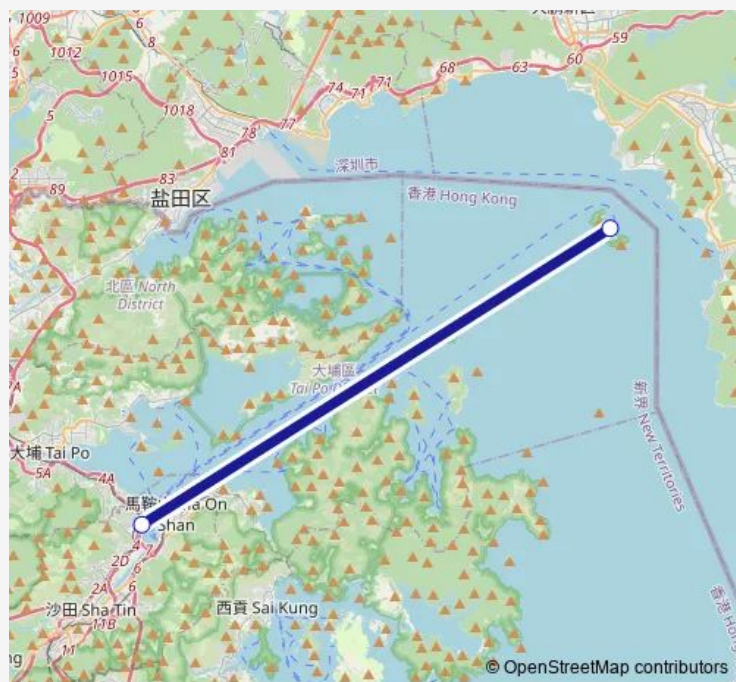

### Direction

Ma Liu Shui Ferry Pier at Science Park Road|Ma Liu Shui  
— Tung Ping Chau Public Pier at Tung Ping Chau

2 stops

[Open route schedule](#)

Ma Liu Shui Ferry Pier at Science Park Road|Ma Liu Shui

Tung Ping Chau Public Pier at Tung Ping Chau

### Route schedule

Ma Liu Shui Ferry Pier at Science Park Road|Ma Liu Shui  
— Tung Ping Chau Public Pier at Tung Ping Chau

Monday	—
Tuesday	—
Wednesday	—
Thursday	—
Friday	—
Saturday	09:00-15:30
Sunday	09:00

### Route info

Direction: Ma Liu Shui Ferry Pier at Science Park Road|Ma Liu Shui

Stops: 2

Trip Duration: 1 hour 7 min

MA LIU Shui - Tung Ping Chau