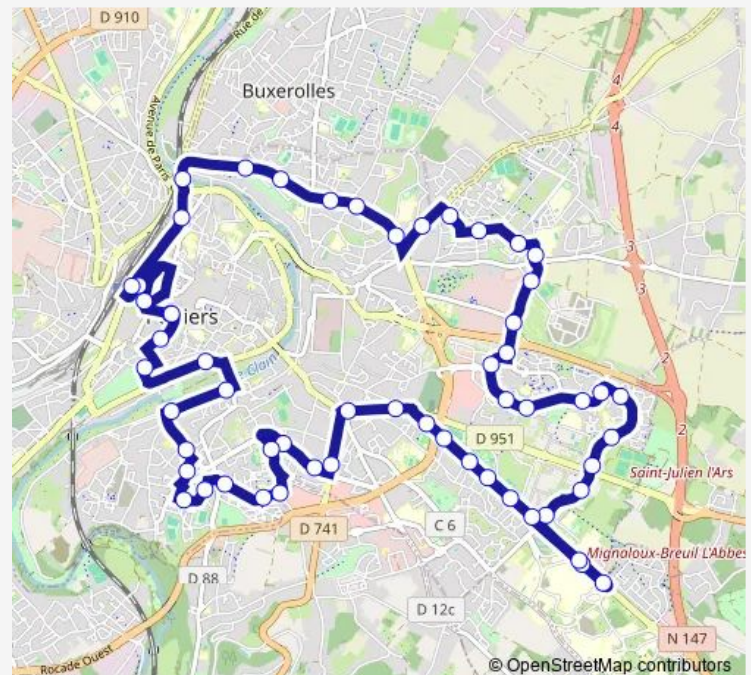

Gare Passerelle

Gare Grand Cerf

La Chaussée

Pont le Nain

Mozart

Europe

Le Mail

Marbourg

Bois Dousset

Beaulieu

Foyer Soleil

Route schedule

Victor Hugo — Victor Hugo

Monday	05:25-00:55 ⁺¹
Tuesday	05:25-00:55 ⁺¹
Wednesday	05:25-00:55 ⁺¹
Thursday	05:25-00:55 ⁺¹
Friday	05:25-00:55 ⁺¹
Saturday	05:26-01:59 ⁺¹
Sunday	05:26-00:55 ⁺¹

Route info

Direction: Victor Hugo

Stops: 57

Trip Duration: 0 hour 57 min

■ N2a — Noctambus 2a

BusMaps

Jean le Bon

Iaroslav

Montpensier

Mariéville

Iassy

Campus

Descartes

Pôle Technologique

Tour Jean Bernard

Centre Hospitalier