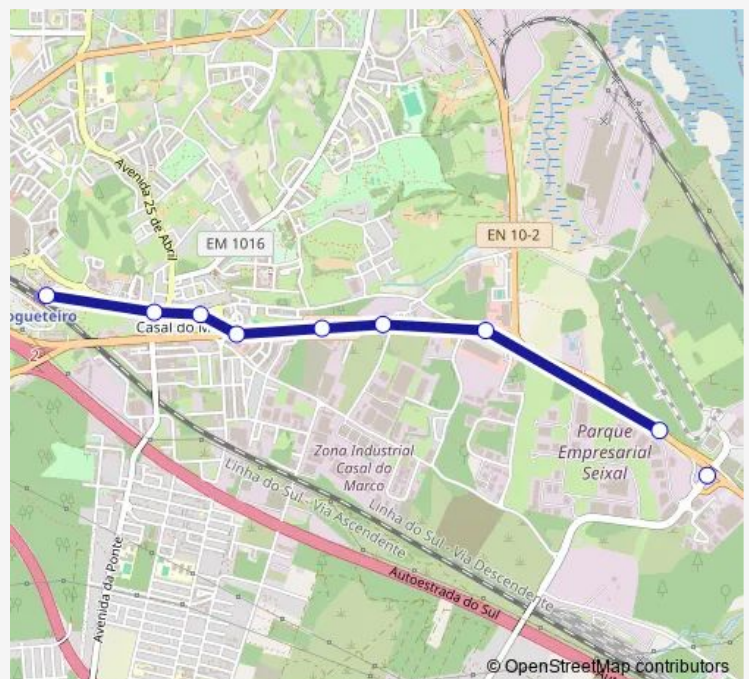

Casal Marco (R Desembargador 72) Fte Mercado

Casal Marco (R Casal Marco Fte 170)

Fogueteiro (Est Ferroviária)

Route schedule

Parque Industrial Seixal (Rotunda) — Fogueteiro (Est Ferroviária)

Monday 07:15-18:20

Tuesday 07:15-18:20

Wednesday 07:15-18:20

Thursday 07:15-18:20

Friday 07:15-18:20

Saturday —

Sunday —

Route info

Direction: Parque Industrial Seixal (Rotunda)

Stops: 9

Trip Duration: 0 hour 15 min

■ 4F - Parque Industrial do Seixal - Fogueteiro

Bus time schedules and route maps are available in an offline PDF at busmaps.com. Use the busmaps.com website to see live bus times, train schedule or subway schedule, and step-by-step directions for all public transit in Seixal