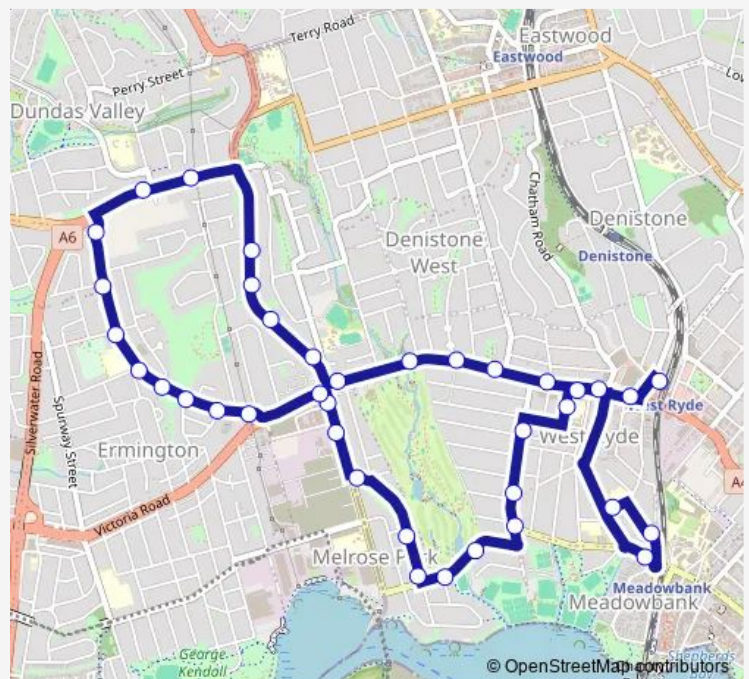

Meadowbank Park, Andrew St

Andrew St At Macintosh Av

Cobham Av At Andrew St

Cobham Av Before Parer St

Taylor Av Before Wharf Rd

Wharf Rd Opp 29

Wharf Rd Opp Cobham Lane

Victoria Rd At Wharf Rd

Kissing Point Rd After Victoria Rd

Kissing Point Rd At Deakin St

Kissing Point Rd At Stevens St

Kissing Point Rd Opp Delaware Rd

Route schedule

St Michael's Primary School, Maxim St — West Ryde Station (Set Down)

Monday	15:34
Tuesday	15:34
Wednesday	15:34
Thursday	15:34
Friday	15:34
Saturday	—
Sunday	—

Route info

Direction: St Michael's Primary School, Maxim St

Stops: 38

Trip Duration: 0 hour 30 min

619w — St. Michaels, Meadowbank to West Ryde Station

Kissing Point Rd At Vignes St

Kissing Point Rd At Bartlett St

Kissing Point Rd At Bennetts Rd East

Kissing Point Rd Opp Timor Army Barracks

Stewart St Opp Lottie Stewart Hospital

Stewart St Before Marsden Rd