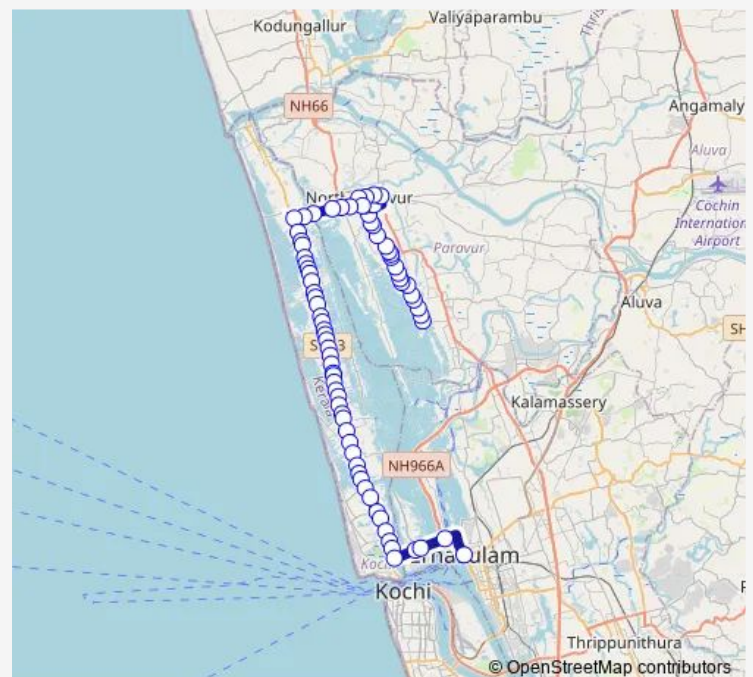

### Route schedule

Kottuvally south — High Court

Monday	06:00
Tuesday	06:00
Wednesday	06:00
Thursday	06:00
Friday	06:00
Saturday	06:00
Sunday	06:00

### Route info

Direction: Kottuvally south

Stops: 76

Trip Duration: 1 hour 46 min

High Court ↔ Kottuvally

North Paravur

Namborichante aal

Municipal Junction