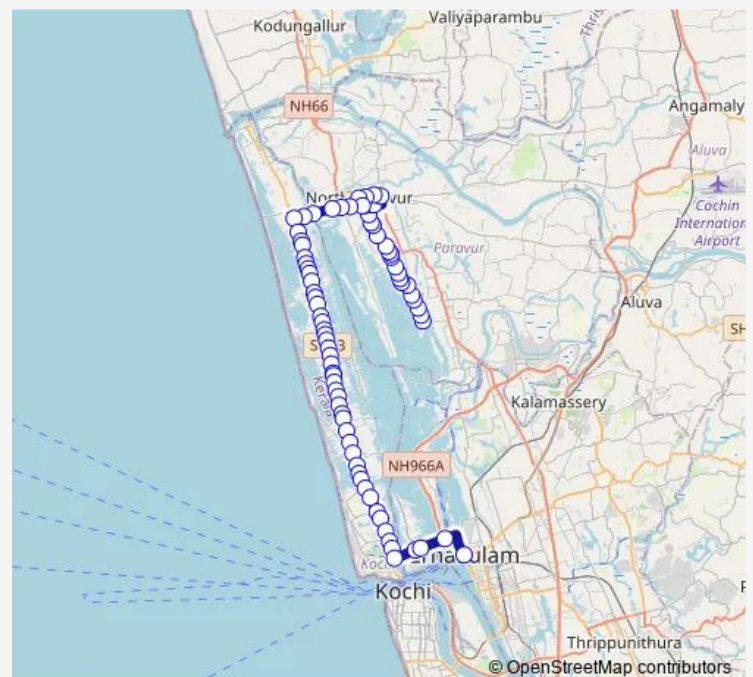

Thursday 06:00

Friday 06:00

Saturday 06:00

Sunday 06:00

Route info

Direction: Kottuvally south

Stops: 76

Trip Duration: 1 hour 46 min