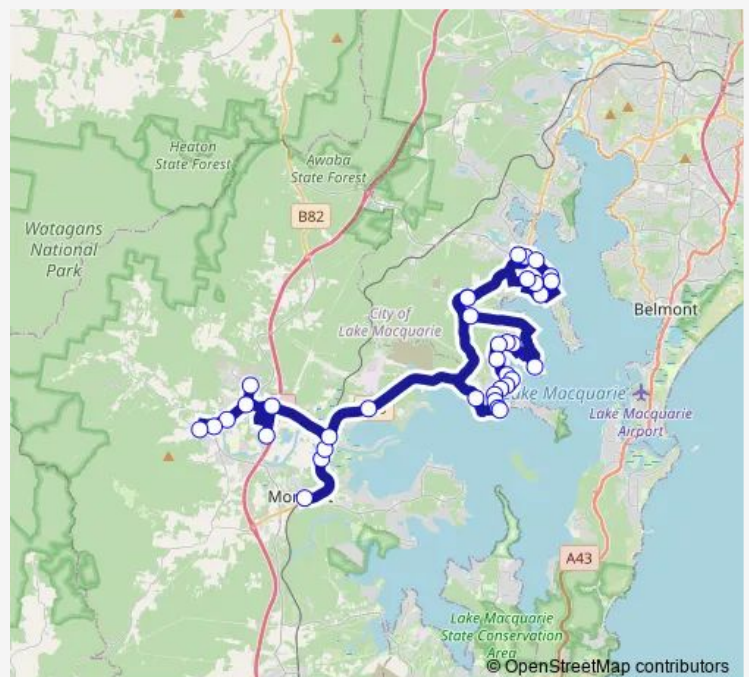

Fishing Point Rd Opp Sunlight Pde

Letchworth Pde Opp Hamstead Way

Letchworth Pde Opp Lambeth Walk

Letchworth Pde Before Clydebank Rd

Clydebank Rd At Buttaba Hills Rd

Route schedule

Bridge St At Dora St — Cooranbong Primary School, Government Rd

Monday 07:09

Tuesday 07:09

Wednesday 07:09

Thursday 07:09

Friday 07:09

Saturday —

Sunday —

Route info

Direction: Bridge St At Dora St

Stops: 36

Trip Duration: 1 hour 41 min

6624 — Toronto to Avondale

Iford Av Opp Barry St

Alexander Pde Opp Kyrwood Lane

Alexander Pde Opp Glen Av

Alexander Pde Opp Donnelly Rd

Wangi District Workers' Club, Dobell Dr

Dobell Dr Opp Carawa Dr

Dobell Dr At Manooka St

Beach Rd At Dobell Dr

Beach Rd At Summerhill Dr (Hail And Ride)

Newport Rd At Currans Rd

Currans Rd At Marshall St

Avondale School, Avondale Rd