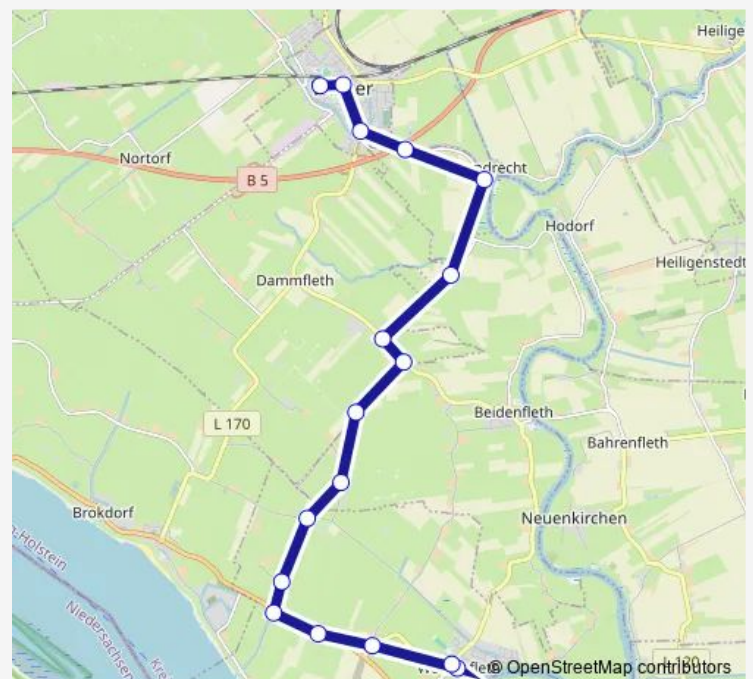

Wewelsfleth, Großwisch (West)

Wewelsfleth, Großwisch (Mitte)

Wewelsfleth, Großwisch (Ost)

Wewelsfleth, Deichreihe

Wewelsfleth, Schule

Route schedule

Wilster, Am Schulzentrum — Wewelsfleth, Schule

Monday 12:01-13:10

Tuesday 12:01-13:10

Wednesday 12:01-13:10

Thursday 12:01-13:10

Friday 12:01-13:10

Saturday —

Sunday —

Route info

Direction: Wilster, Am Schulzentrum

Stops: 17

Trip Duration: 0 hour 26 min

Direction

Wilster, Colosseum Platz — Wilster, Am Schulzentrum

13 stops

[Open route schedule](#)

Wilster, Colosseum Platz

Wilster, Allee

Thursday 06:40

Friday 06:40

Saturday —

Sunday —

Route info

Direction: Wilster, Colosseum Platz

Stops: 13

Trip Duration: 0 hour 28 min