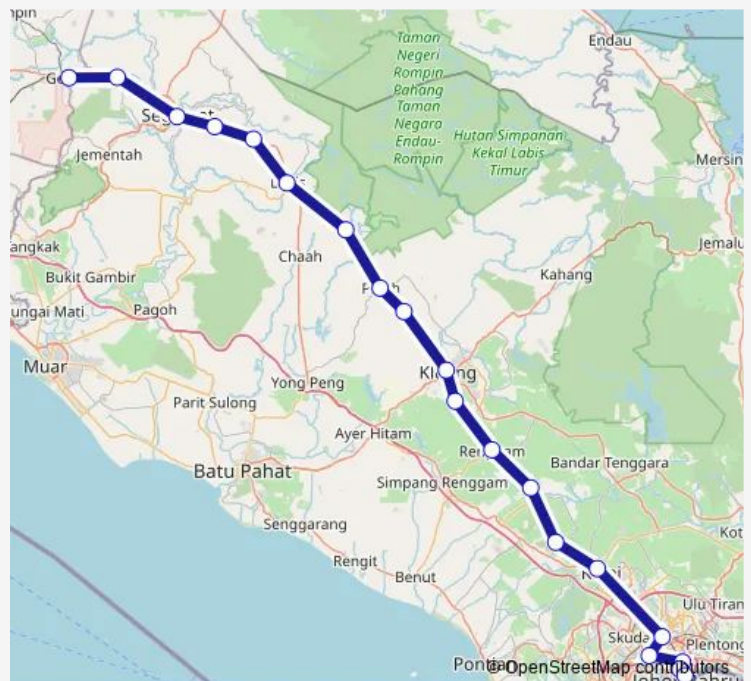

Rail ES Intercity Ekspres Selatan Gemas - JB Sentral

[Go to website](#)**Direction**

Gemas — JB Sentral

20 stops

[Open route schedule](#)

Gemas
Batu Anam
Segamat
Genuang
Tenang
Labis
Bekok
Paloh
Chamek
Kluang
Mengkibol
Rengam
Layang-Layang
Sedenak
Kulai
Kempas Bahru
Tampoi - Msm
Holiday Plaza
Danga City Mall
JB Sentral

Route schedule

Gemas — JB Sentral

Monday	02:00-15:20
Tuesday	02:00-15:20
Wednesday	02:00-15:20
Thursday	02:00-15:20
Friday	02:00-15:20
Saturday	02:00-15:20
Sunday	02:00-15:20

Route info

Direction: Gemas

Stops: 20

Trip Duration: 4 hour 25 min

■ ES — Intercity Ekspres Selatan Gemas - JB Sentral

BusMaps

Direction

JB Sentral — Gemas

20 stops

[Open route schedule](#)

JB Sentral

Thursday 08:30-18:05

Friday 08:30-18:05

Saturday 08:30-18:05

Sunday 08:30-18:05

Route info

Direction: JB Sentral

Stops: 20

Trip Duration: 4 hour 26 min