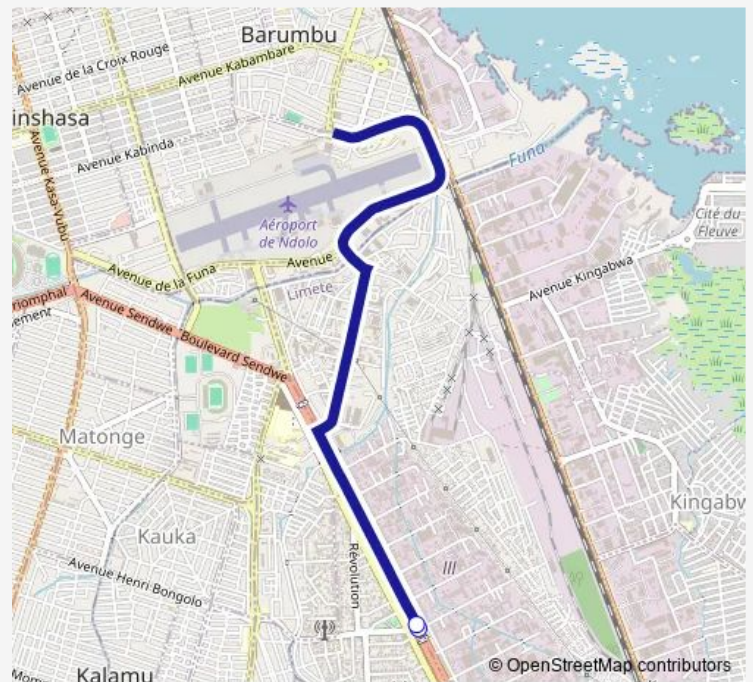

Bus Beau March_ TO _ Limete 7ieme Rue

[Go to website](#)

Direction

unknown — 6eme rue

2 stops

[Open route schedule](#)

unknown

6eme rue

Route schedule

unknown — 6eme rue

Monday 15:20

Tuesday 15:20

Wednesday 15:20

Thursday 15:20

Friday 15:20

Saturday —

Sunday —

Route info

Direction: unknown

Stops: 2

Trip Duration: 0 hour 1 min

Beau March_ TO _ Limete 7ieme Rue

Direction

unknown — unknown

3 stops

[Open route schedule](#)

unknown

Saint Raphaël

unknown

Route schedule

unknown — unknown

Monday	15:02
Tuesday	15:02
Wednesday	15:02
Thursday	15:02
Friday	15:02
Saturday	—
Sunday	—