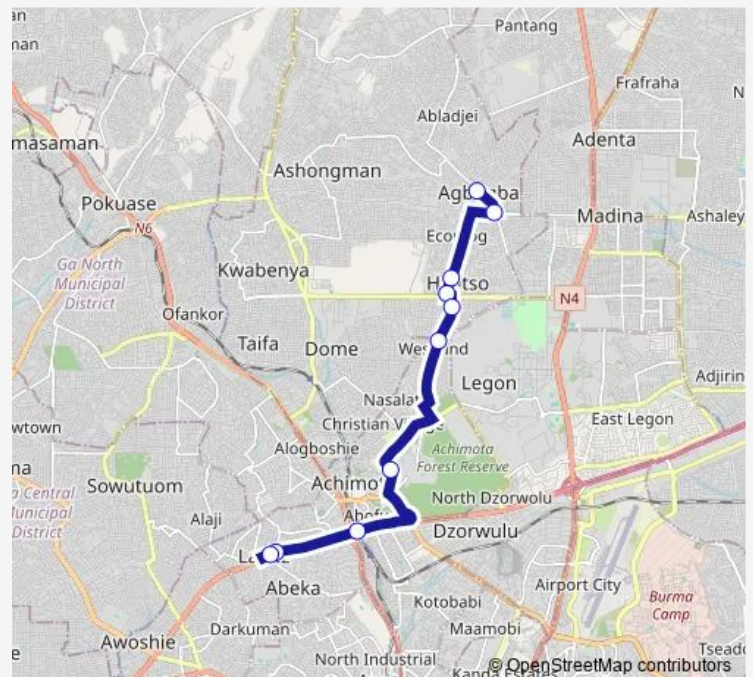

Bus 334B Agbogba to Abeka lapaz

[Go to website](#)

Direction

Terminal Agbogba — Terminal Abeka lapaz

10 stops

[Open route schedule](#)

Terminal Agbogba

Cosway Junction

Bridge 334

Total 334

Barclays Bank

Clinic 121

Achimota Hospital

Achimota Overhead

Nii Boiman

Terminal Abeka lapaz

Route schedule

Terminal Agbogba — Terminal Abeka lapaz

Monday 13:37

Tuesday 13:37

Wednesday 13:37

Thursday 13:37

Friday 13:37

Saturday 13:37

Sunday 13:37

Route info

Direction: Terminal Agbogba

Stops: 10

Trip Duration: 0 hour 40 min

■ 334B — Agbogba to Abeka lapaz

334B Bus time schedules and route maps are available in an offline PDF at busmaps.com. Use the busmaps.com website to see live bus times, train schedule or subway schedule, and step-by-step directions for all public transit in Accra